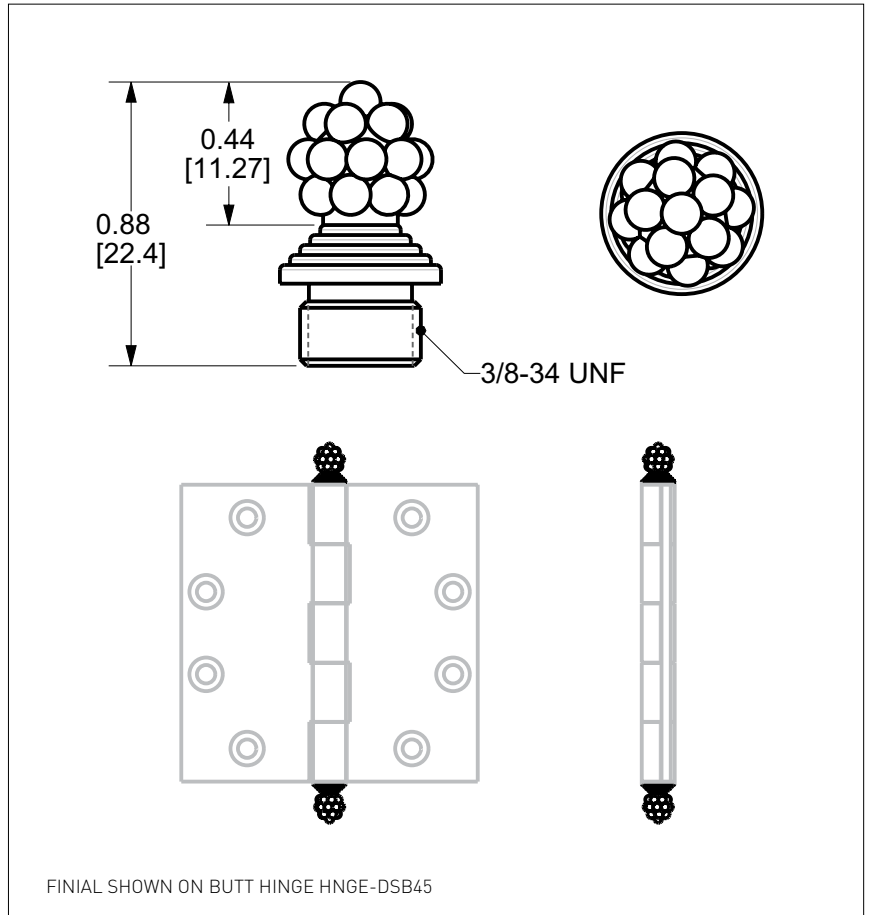

SHERLE WAGNER INTERNATIONAL

BERRY FINIAL 1040-HFIN-XX

PRODUCT FEATURES

- o Available in all Sherle Wagner International finishes
- o Solid brass/bronze construction
- o Includes mounting hardware
- o Butt hinge available in different sizes & styles, contact sales associate for details