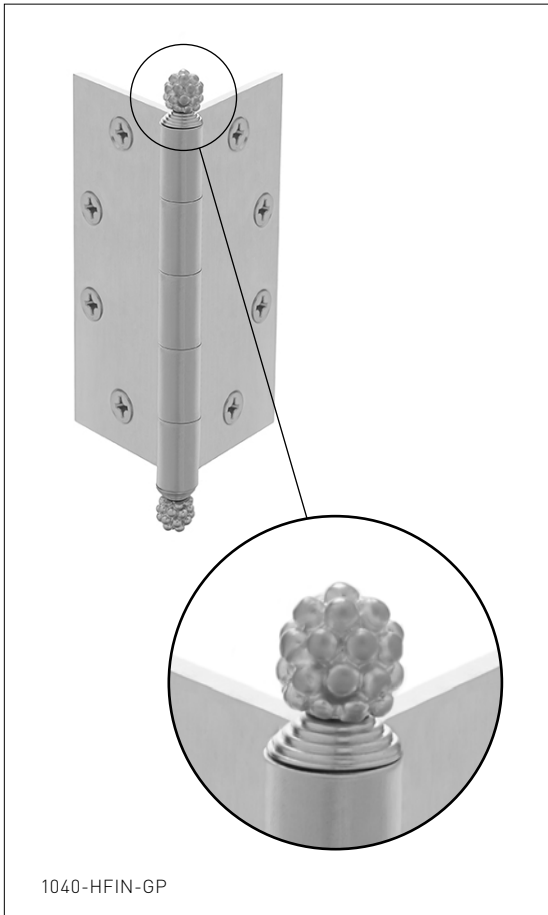

SHERLE WAGNER INTERNATIONAL

BERRY FINIAL 1040-HFIN-XX

PRODUCT FEATURES

- o Available in all Sherle Wagner International finishes
- o Solid brass/bronze construction
- o Includes mounting hardware
- o Butt hinge available in different sizes & styles, contact sales associate for details