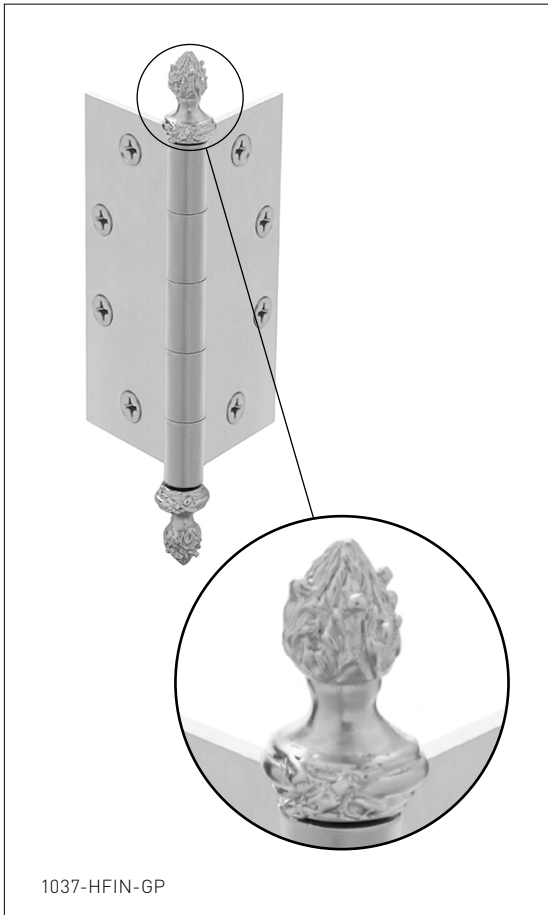

SHERLE WAGNER INTERNATIONAL

RIBBON & REED FINIAL 1037-HFIN-XX

PRODUCT FEATURES

- o Available in all Sherle Wagner International finishes
- o Solid brass/bronze construction
- o Includes mounting hardware
- o Butt hinge available in different sizes & styles, contact sales associate for details