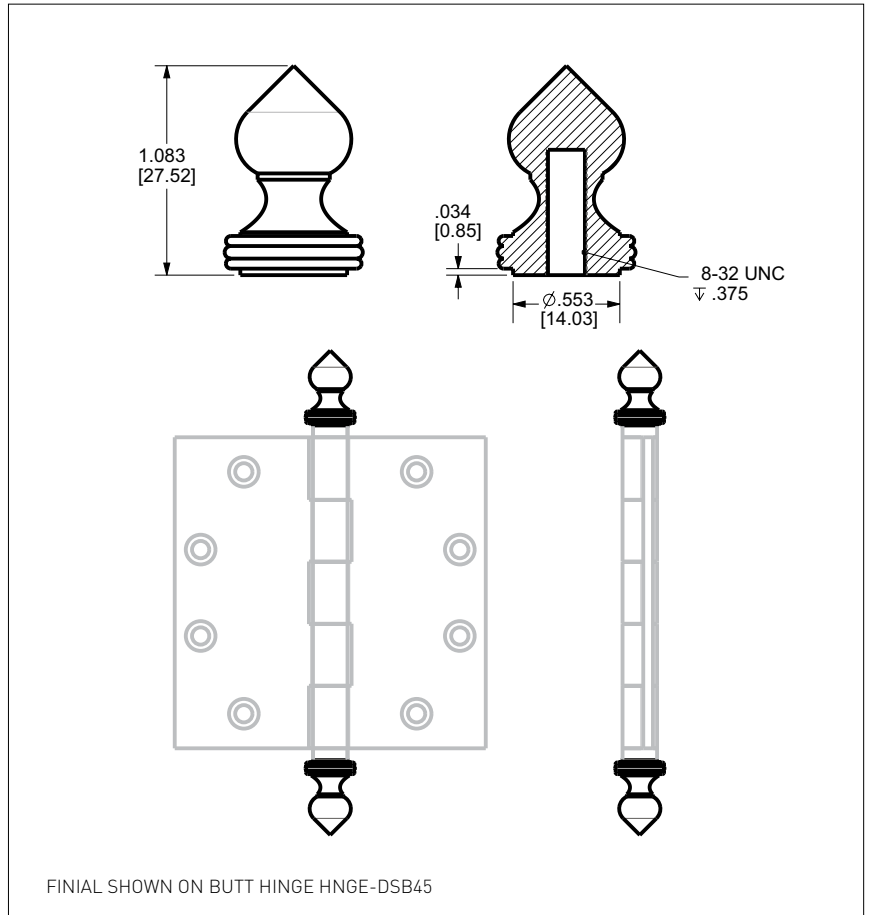

SHERLE WAGNER INTERNATIONAL

RIBBON & REED FINIAL 1037-HFIN-XX

PRODUCT FEATURES

- o Available in all Sherle Wagner International finishes
- o Solid brass/bronze construction
- o Includes mounting hardware
- o Butt hinge available in different sizes & styles, contact sales associate for details