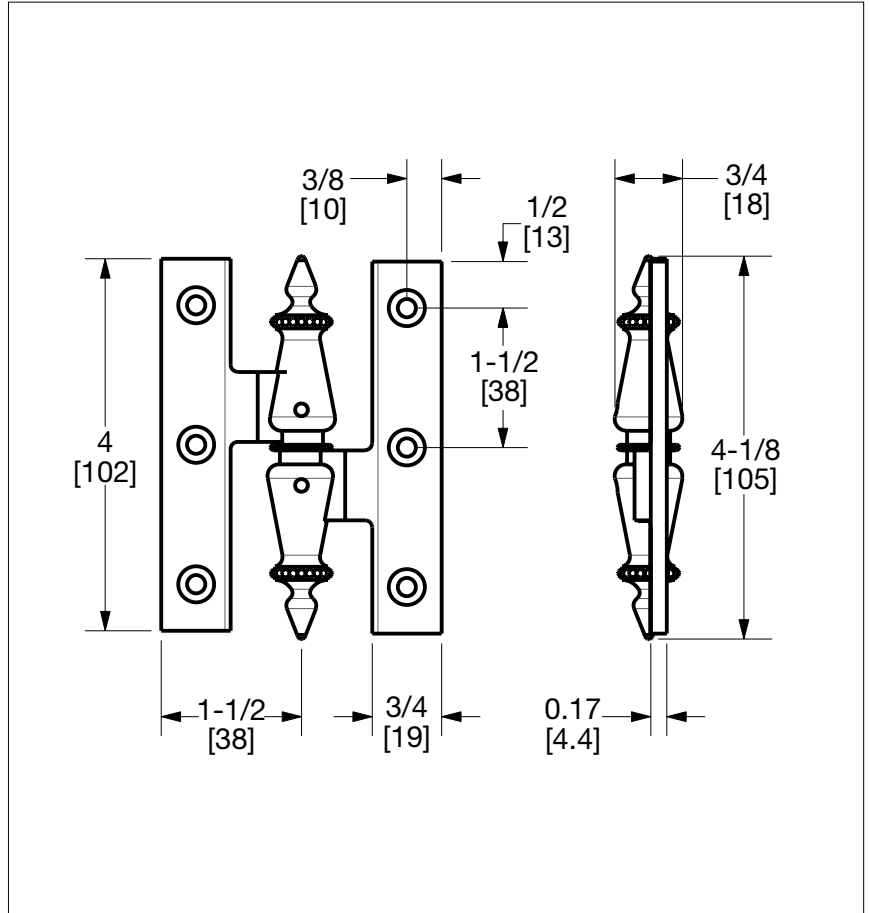

SHERLE WAGNER INTERNATIONAL

LOUIS SEIZE CABINET PAUMELLE "H" HINGE SMALL 1036-4-ZZ-XX

PRODUCT FEATURES

- o Available in all Sherle Wagner International finishes
- o Solid brass/bronze construction
- o Includes mounting hardware
- o Specify RH right hand, or LH left hand when ordering