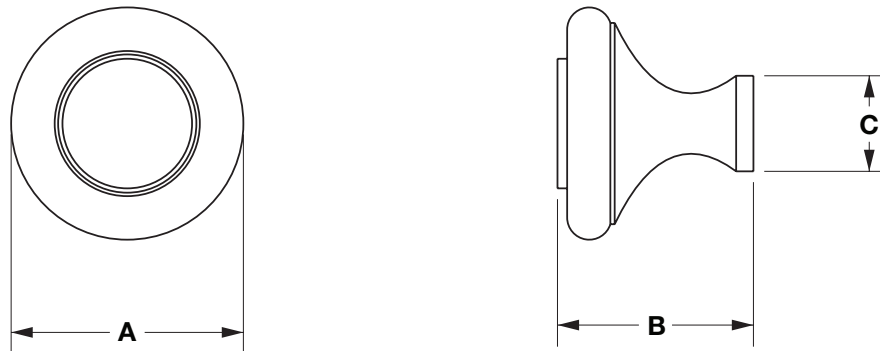

SHERLE WAGNER INTERNATIONAL

KNURLED CABINET KNOB WITH STONE INSERT LARGE 1034-11/2-XXXX-XX
KNURLED CABINET KNOB WITH STONE INSERT SMALL 1034-11/4-XXXX-XX

1034-11/2-GROX-GP

PRODUCT FEATURES

- o Available in all Sherle Wagner International finishes
- o Solid brass/bronze construction
- o Includes mounting hardware
- o Available in different sizes
- o Refer to stone chart for standard stone insert, contact sales associate for custom stone options

ITEM	A	B	C
SMALL	1-1/4" [31.75 mm]	1-1/16" [27 mm]	9/16" [14 mm]
LARGE	1-1/2" [38 mm]	1-1/8" [28.57 mm]	5/8" [16 mm]

The measurements shown are for reference only. Products and specifications shown are subject to change without notice.