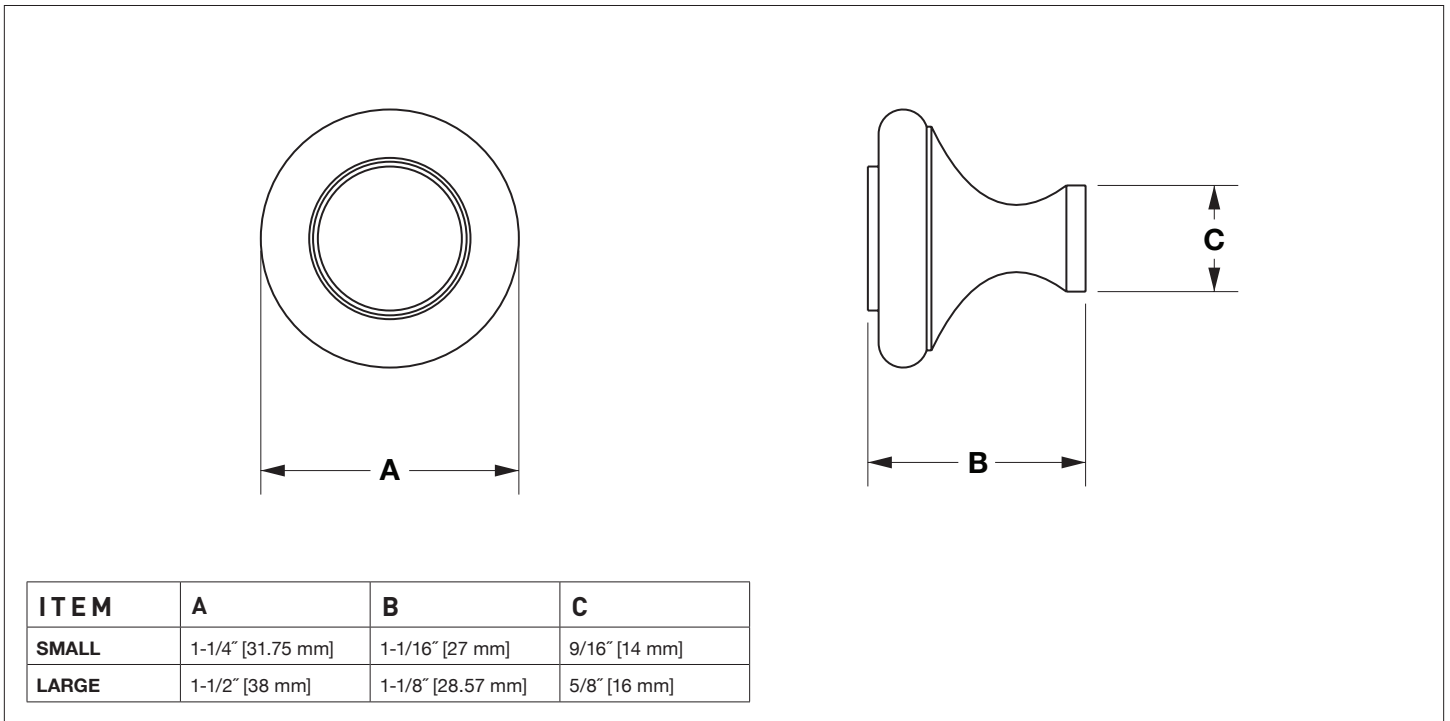

AVAILABLE SEMIPRECIOUS INSERTS

RKCR Rock Crystal

RSQU Rose Quartz

AMET Amethyst

BKOB Black Obsidian

The measurements shown are for reference only. Products and specifications shown are subject to change without notice.

Rev A