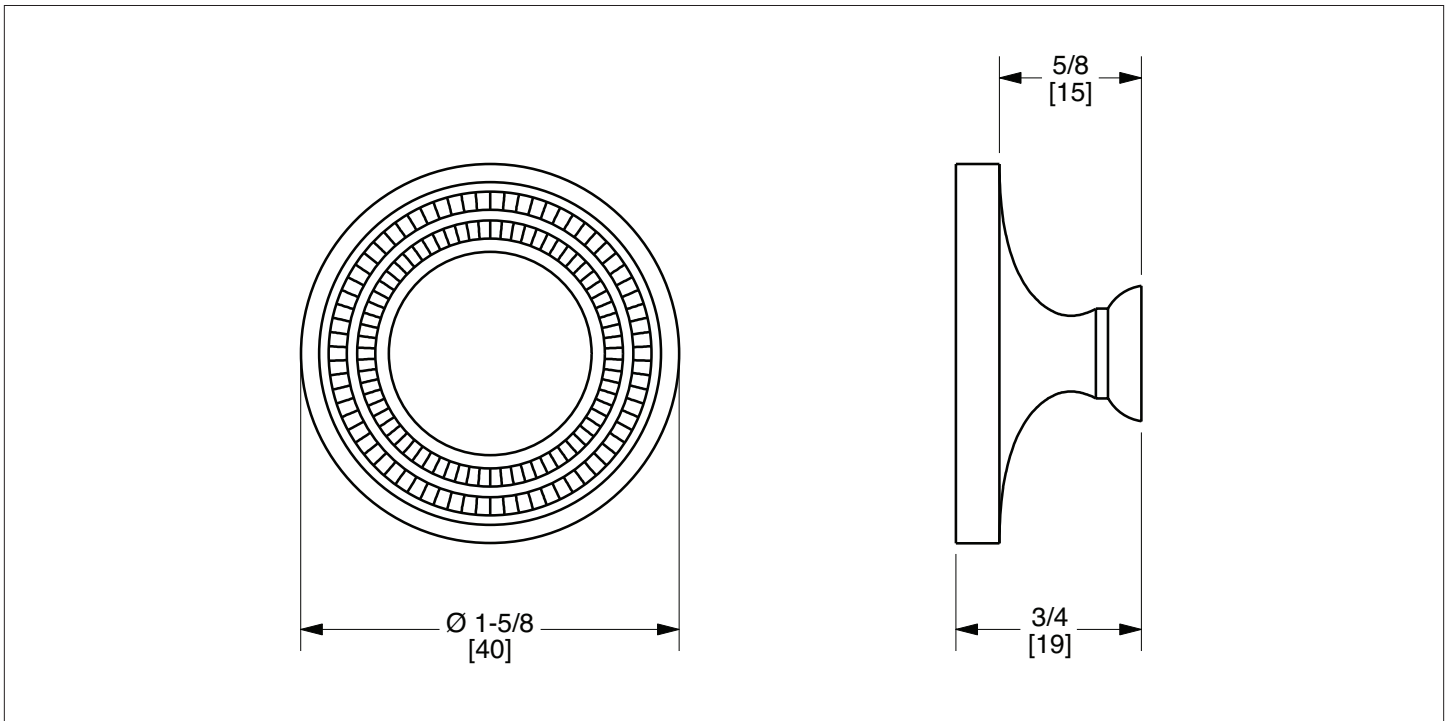

The measurements shown are for reference only. Products and specifications shown are subject to change without notice.

Rev A