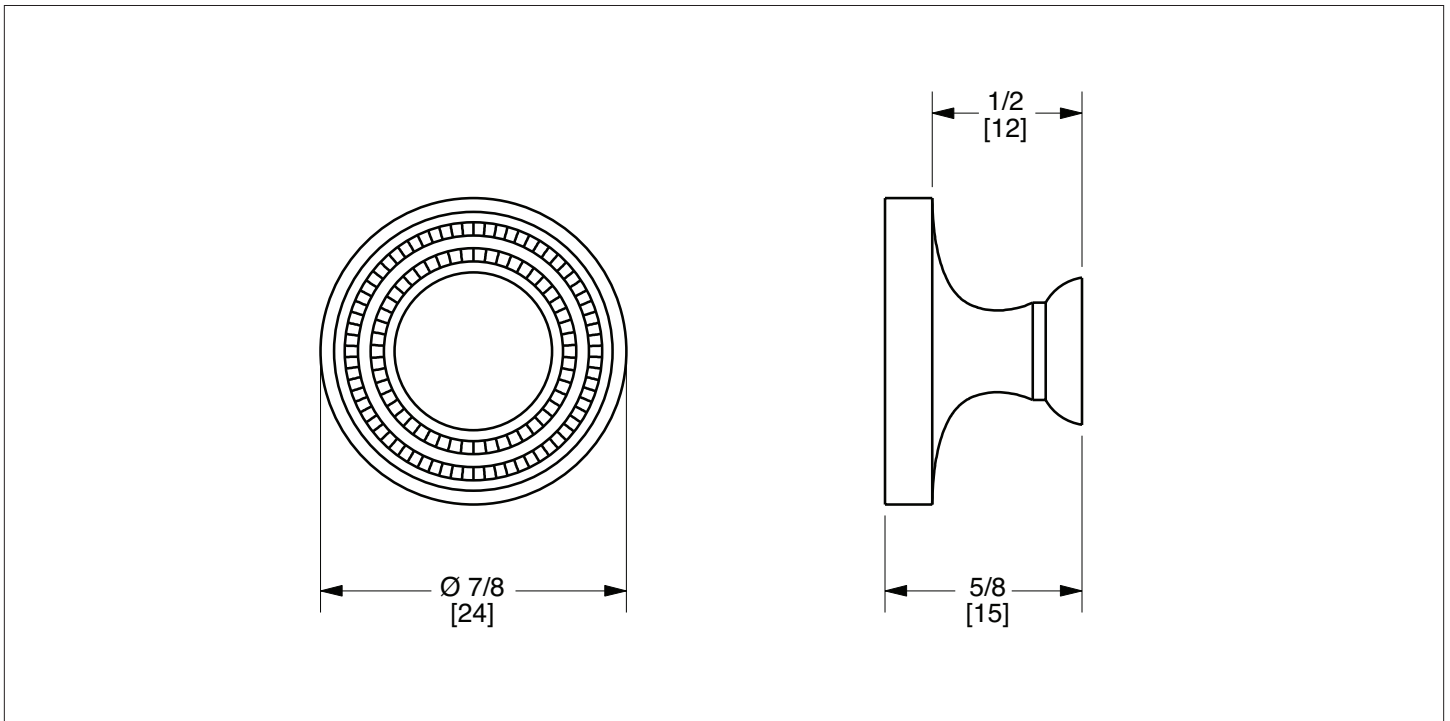

The measurements shown are for reference only. Products and specifications shown are subject to change without notice.

Rev A