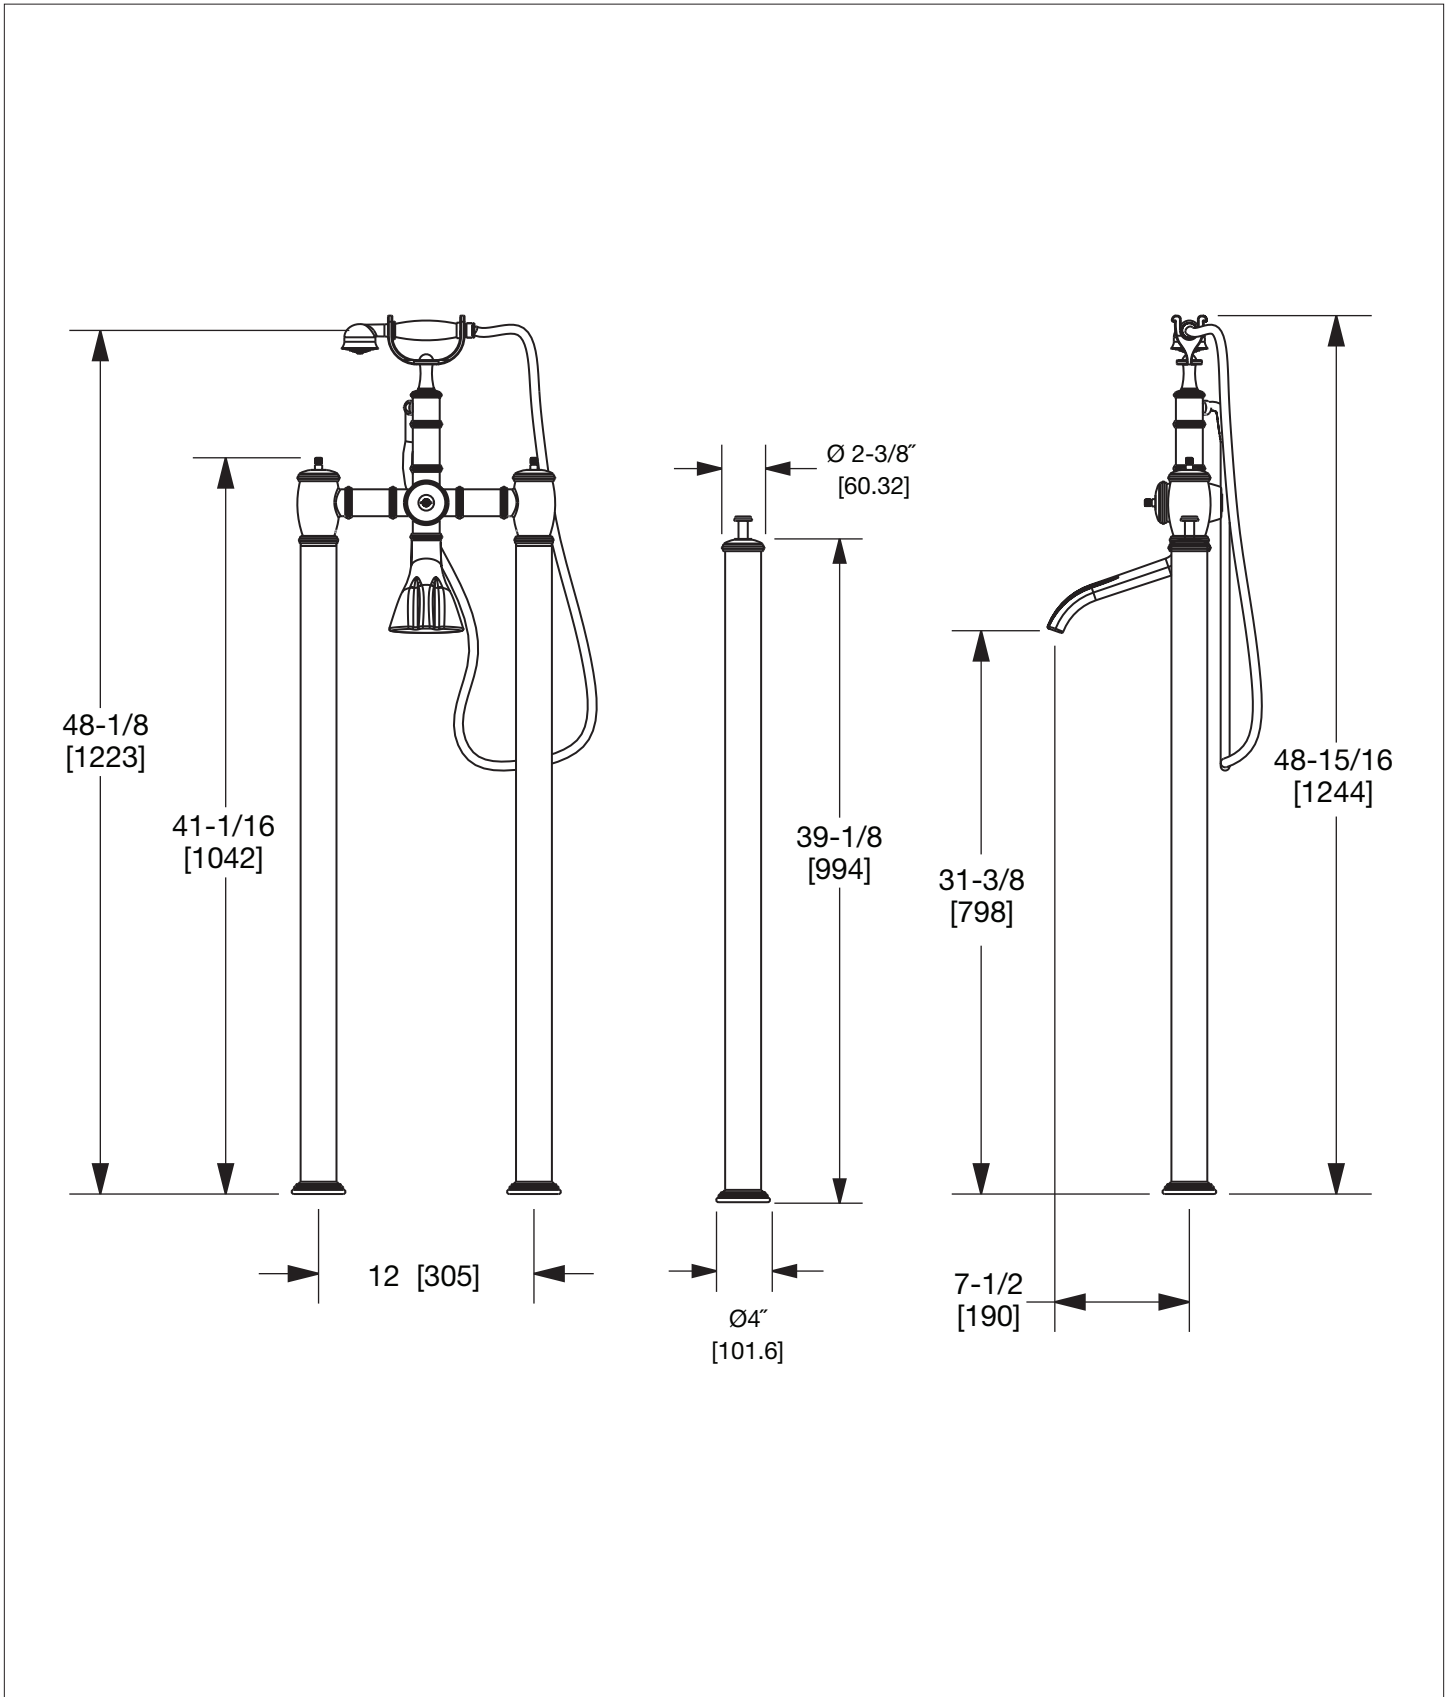

SHERLE WAGNER INTERNATIONAL

Stone Laurel Lever Exposed Tub Set 1030XTS-01-XXXX-XX

Exposed Free Standing Waste Assembly with Stone Pineapple Pull XP-WASTE-1001-XXXX-XX

The measurements shown are for reference only. Products and specifications shown are subject to change without notice.

Rev A