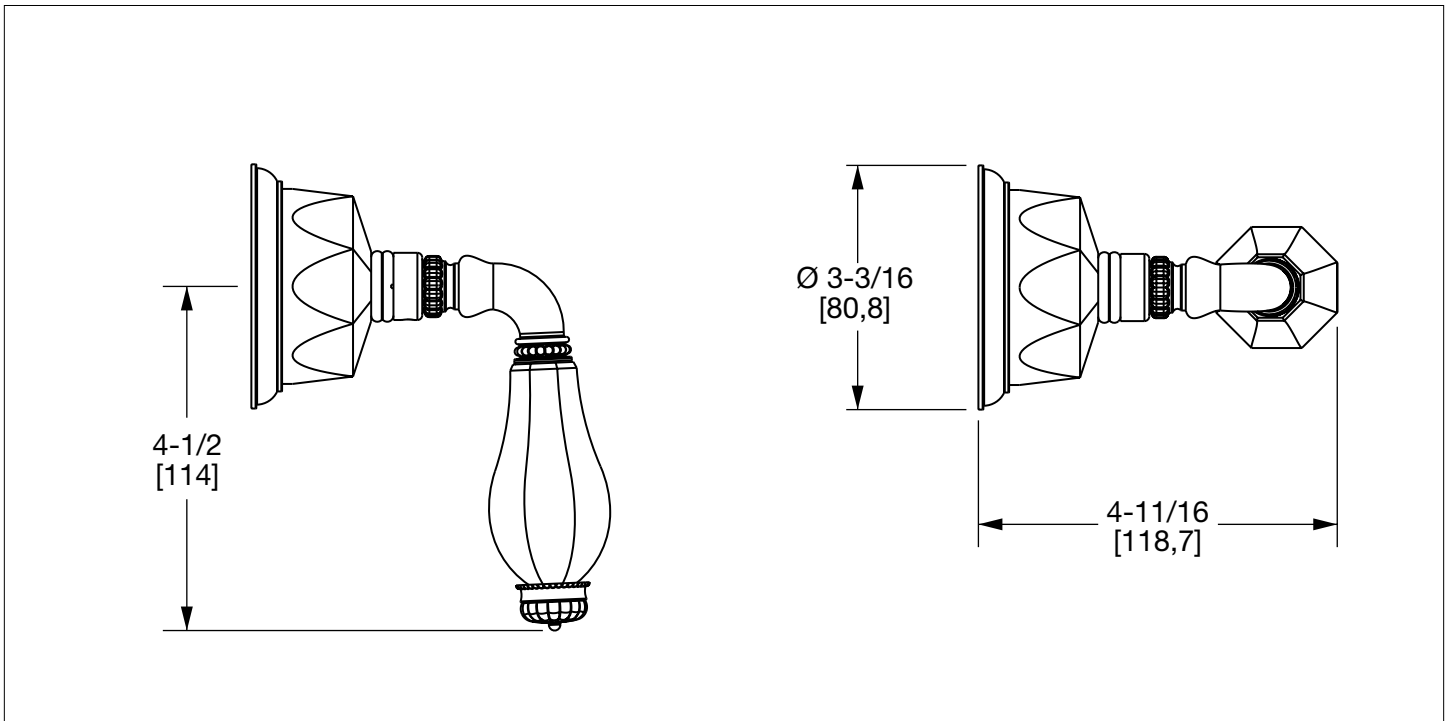

AVAILABLE SEMI-PRECIOUS INSERTS

RKCR Rock Crystal	RSQU Rose Quartz	AMET Amethyst	BKOB Black Obsidian

The measurements shown are for reference only. Products and specifications shown are subject to change without notice.

Rev A