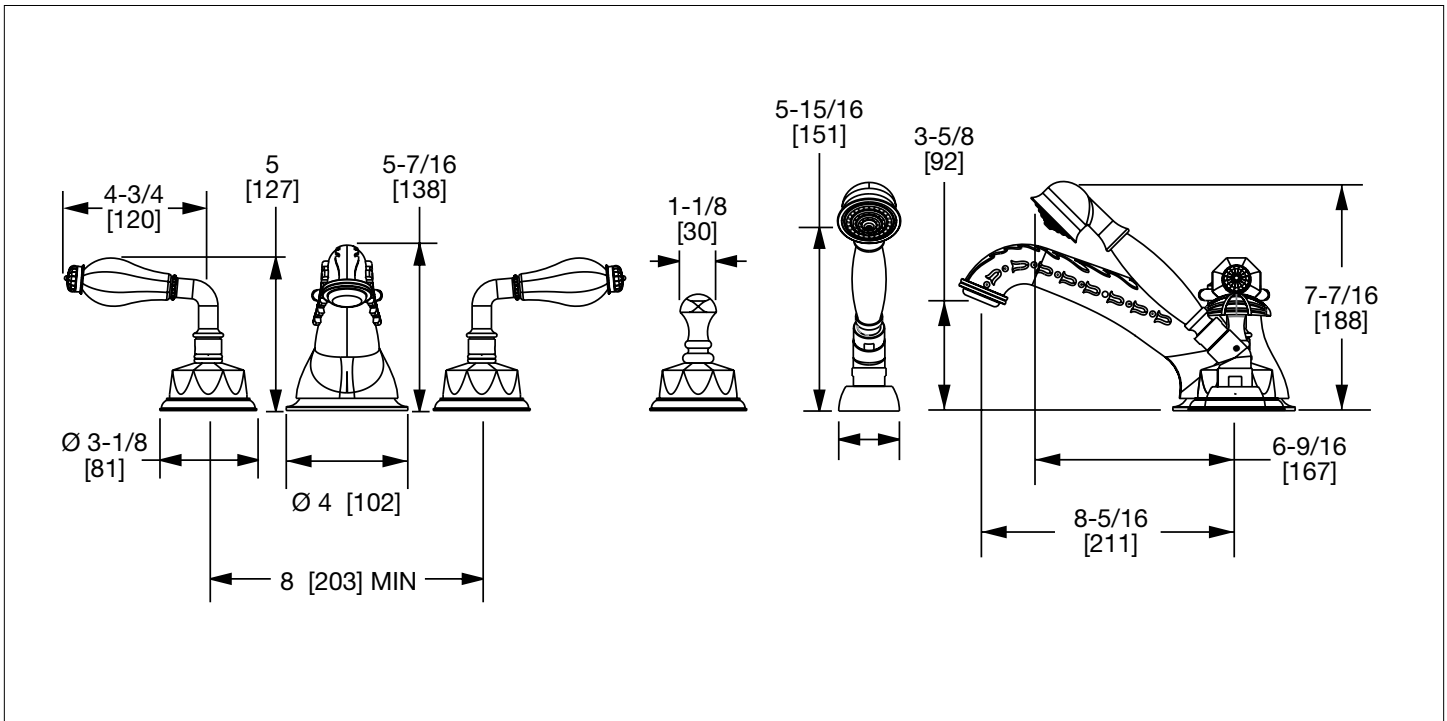

AVAILABLE SEMIPRECIOUS INSERTS

RKCR Rock Crystal	RSQU Rose Quartz	AMET Amethyst	BKOB Black Obsidian

The measurements shown are for reference only. Products and specifications shown are subject to change without notice.

Rev A