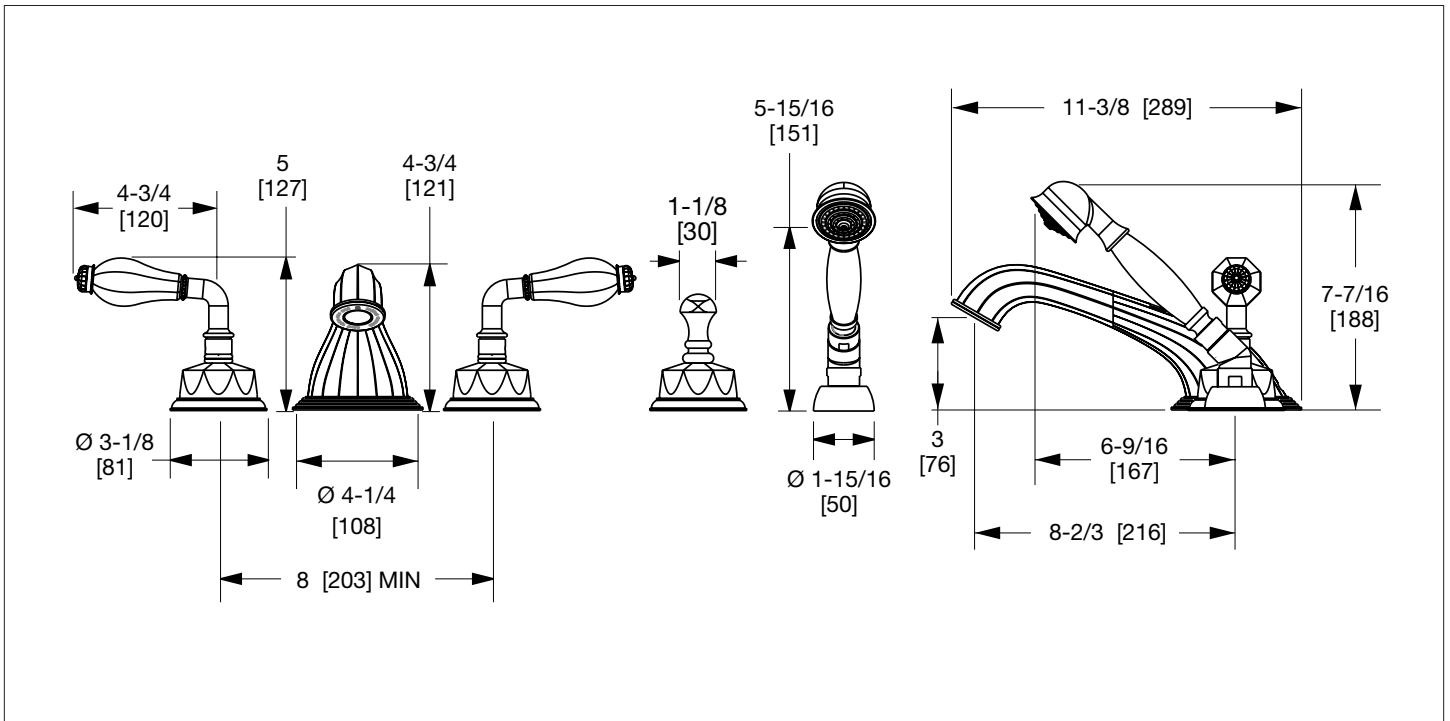

AVAILABLE SEMIPRECIOUS INSERTS

RKCR Rock Crystal	RSQU Rose Quartz	AMET Amethyst	BKOB Black Obsidian

The measurements shown are for reference only. Products and specifications shown are subject to change without notice.

Rev A