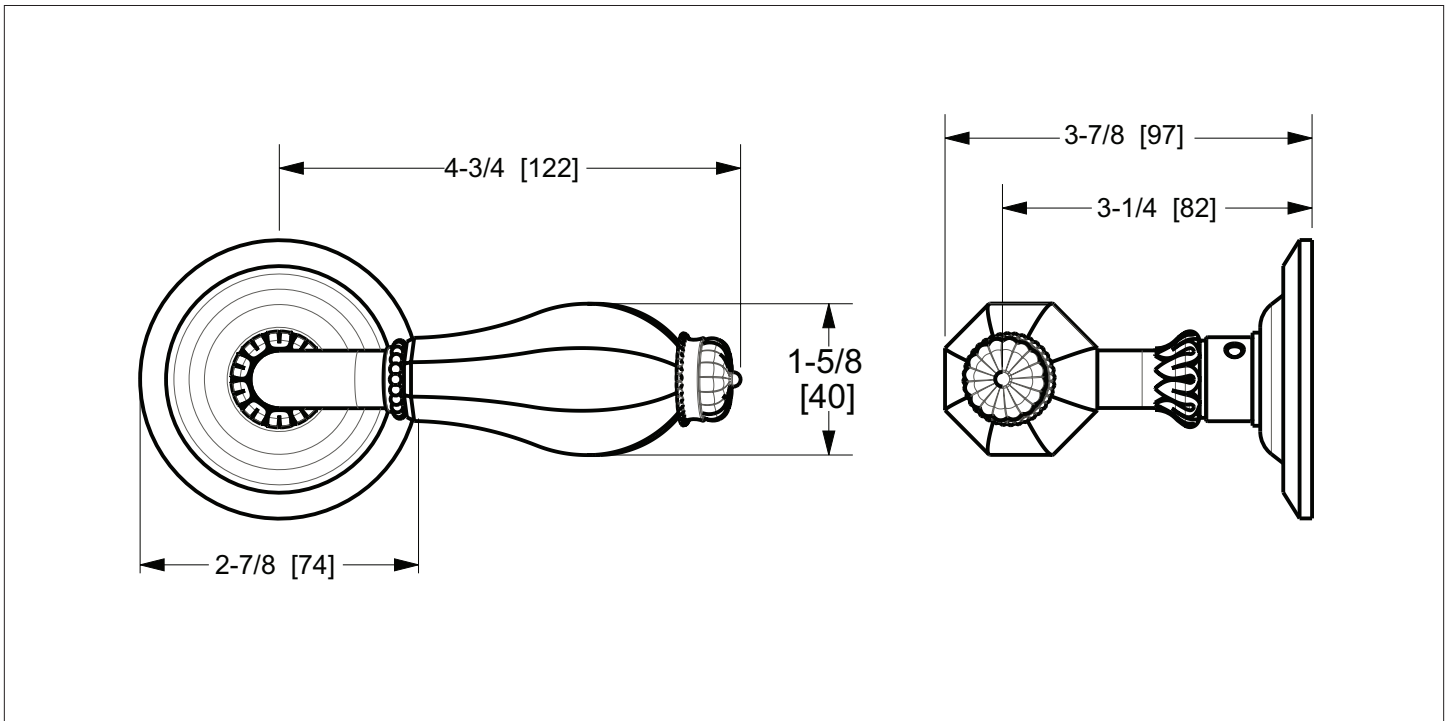

AVAILABLE SEMIPRECIOUS INSERTS

RKCR Rock Crystal	RSQU Rose Quartz	AMET Amethyst	BKOB Black Obsidian

The measurements shown are for reference only. Products and specifications shown are subject to change without notice.

Rev A