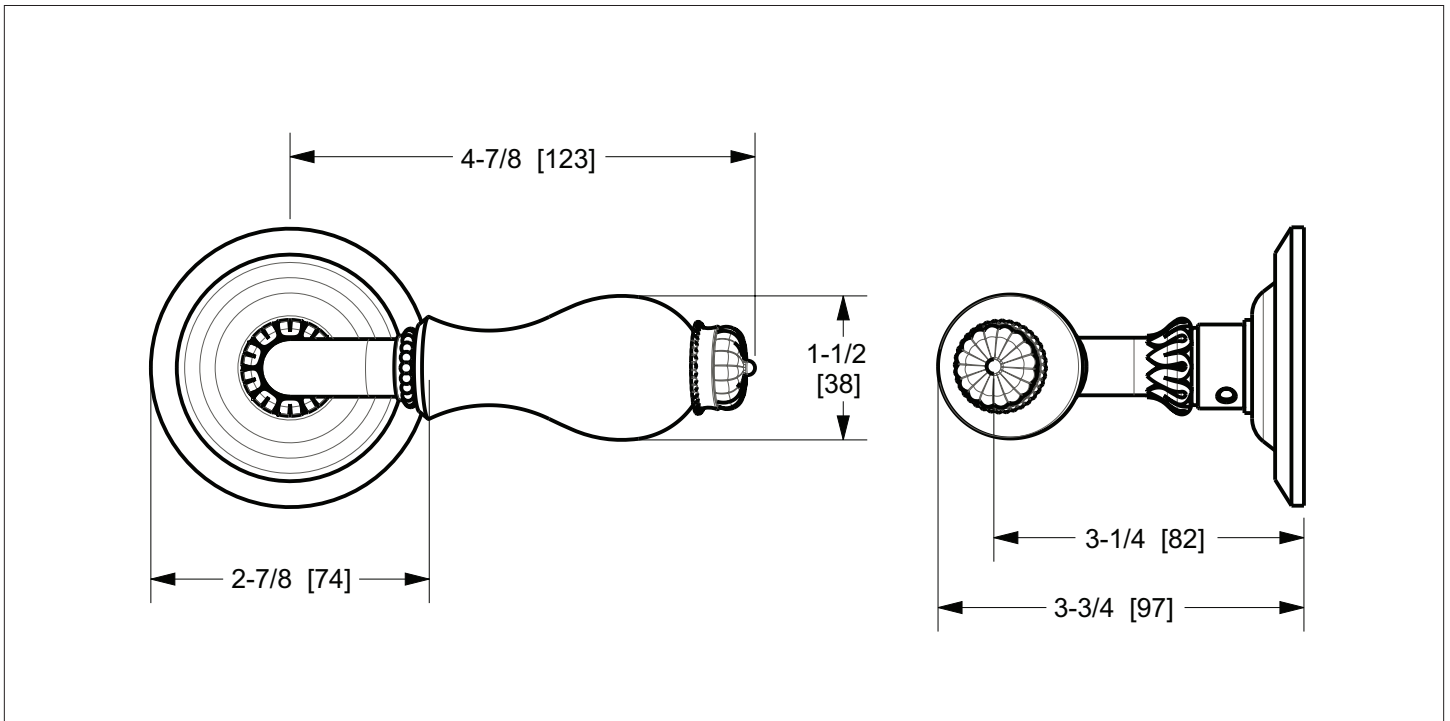

The measurements shown are for reference only. Products and specifications shown are subject to change without notice.

Rev A