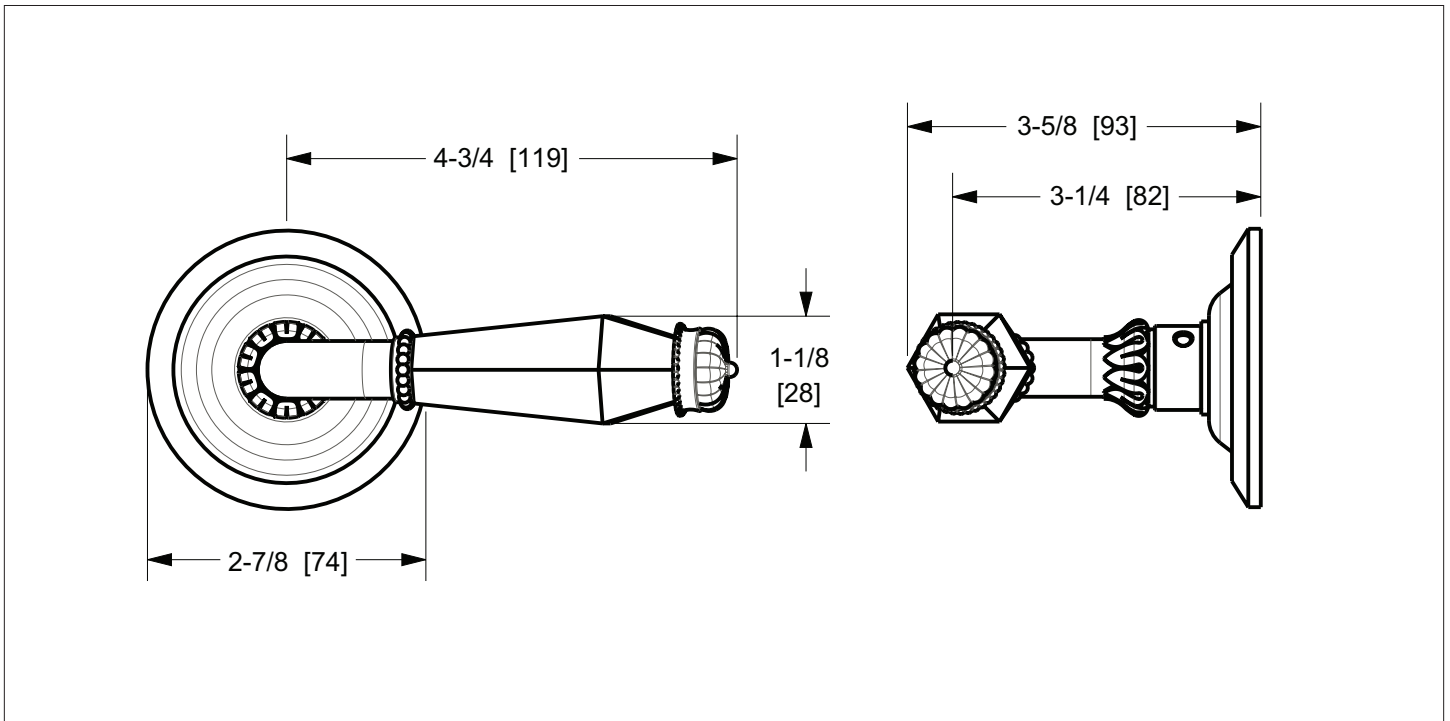

The measurements shown are for reference only. Products and specifications shown are subject to change without notice.

Rev A