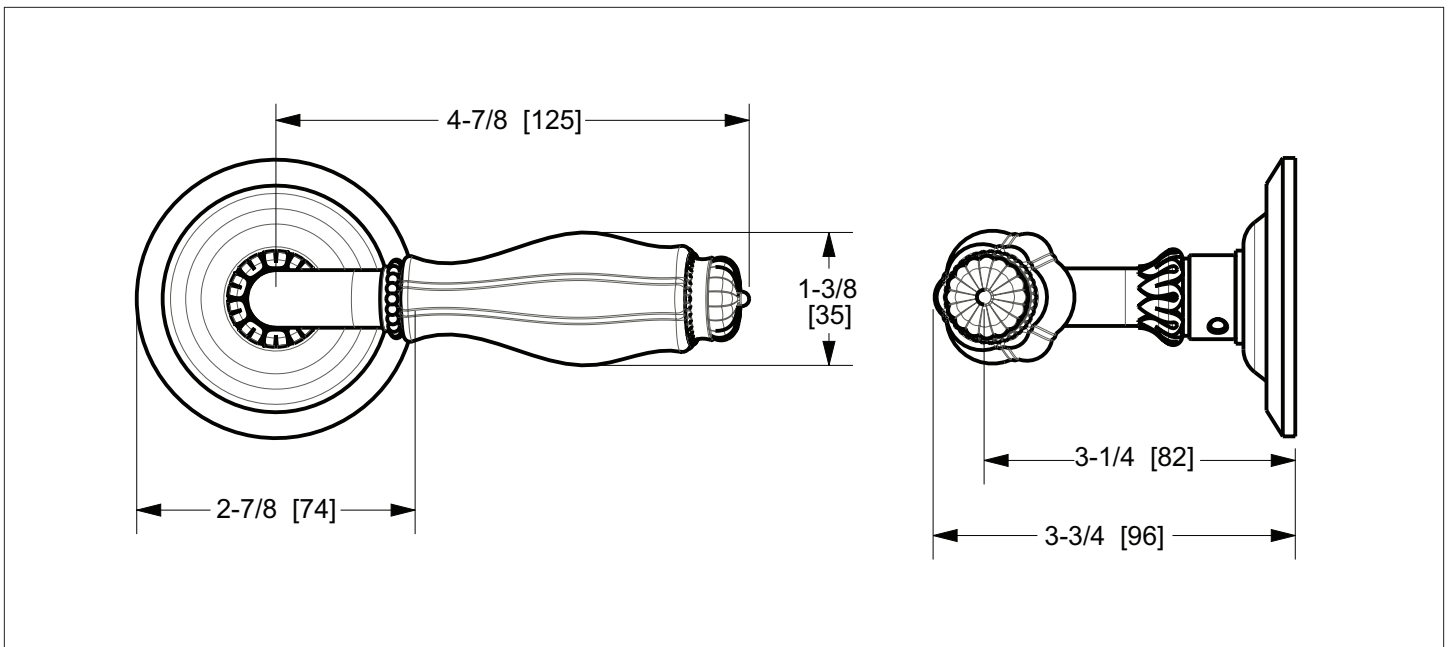

AVAILABLE CERAMIC-HAND PAINTED INSERTS

111P Peaches

74GL Garlands & Leaves

24GP Gold Accents

24PL Platinum Accents

The measurements shown are for reference only. Products and specifications shown are subject to change without notice.

Rev A