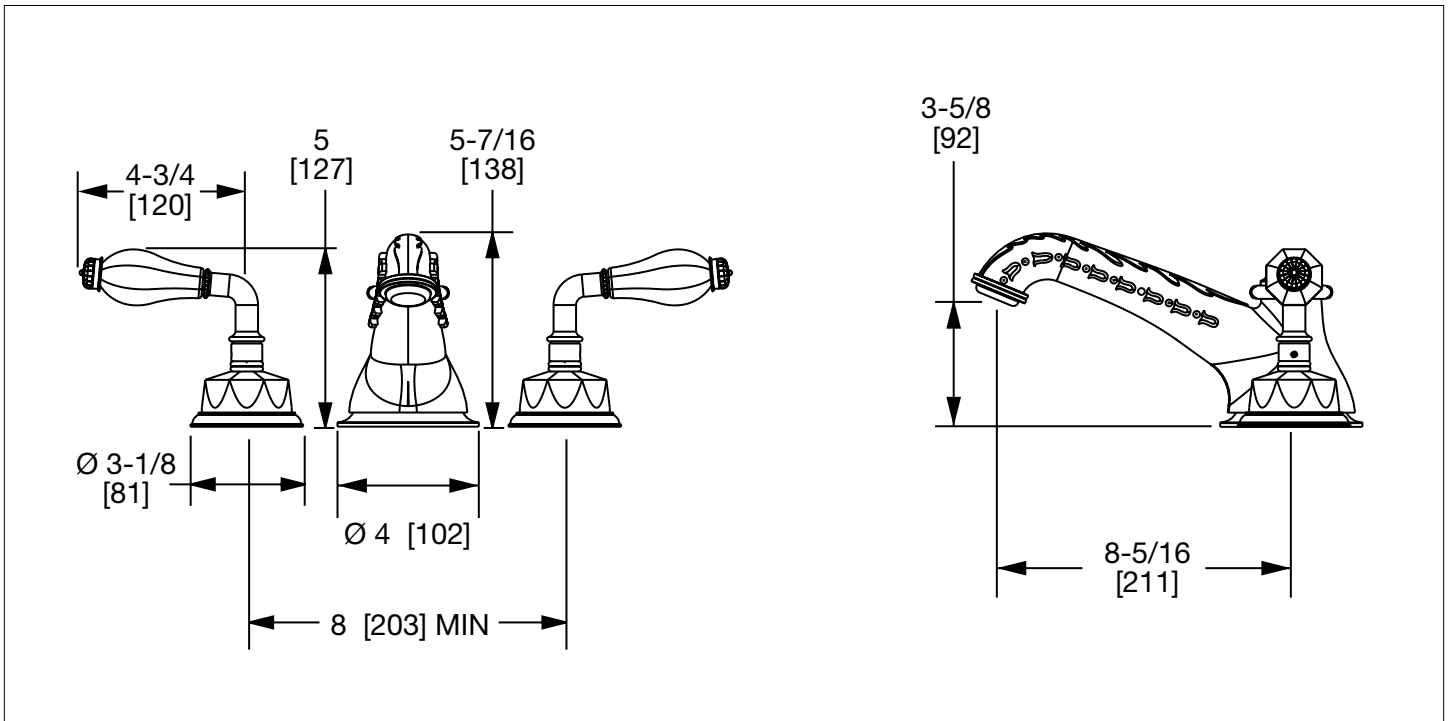

AVAILABLE SEMIPRECIOUS INSERTS

RKCR Rock Crystal	RSQU Rose Quartz	AMET Amethyst	BKOB Black Obsidian

The measurements shown are for reference only. Products and specifications shown are subject to change without notice.

Rev A