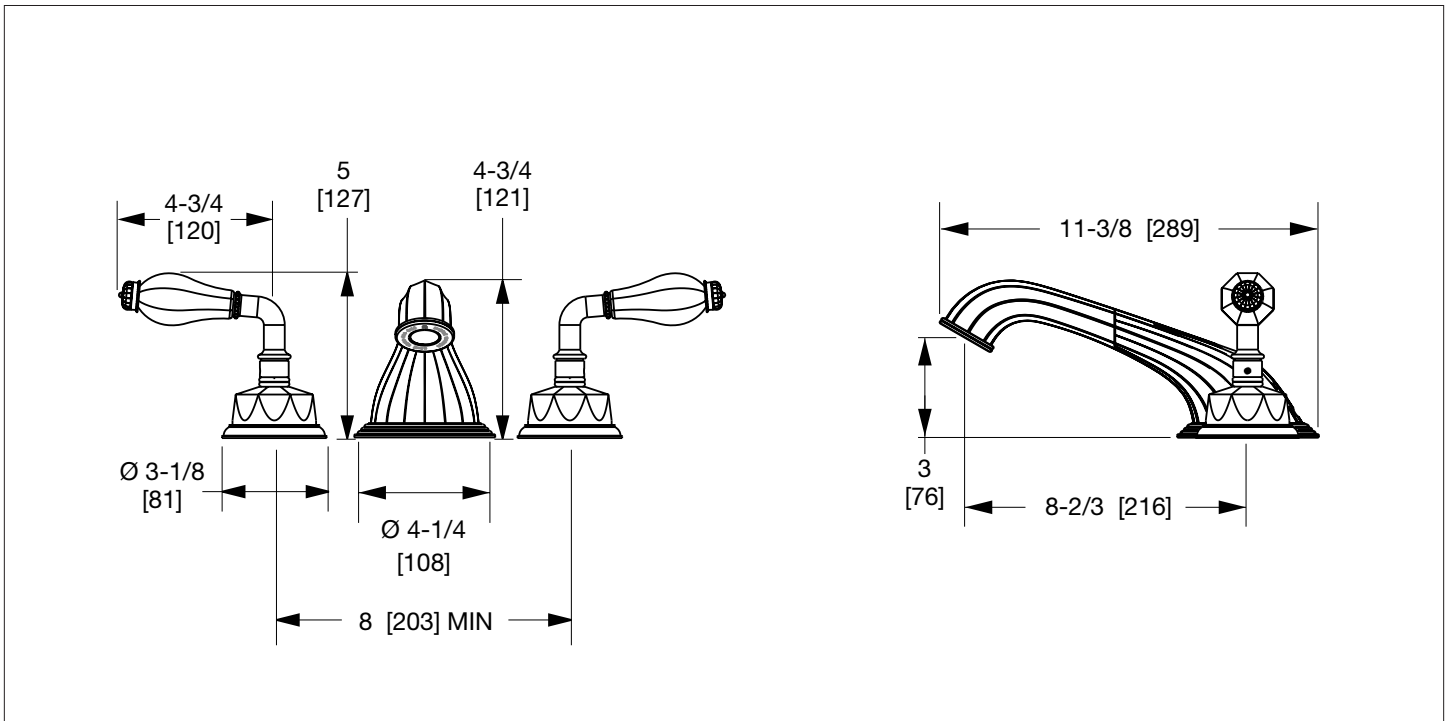

AVAILABLE SEMIPRECIOUS INSERTS

RKCR Rock Crystal	RSQU Rose Quartz	AMET Amethyst	BKOB Black Obsidian

The measurements shown are for reference only. Products and specifications shown are subject to change without notice.

Rev A