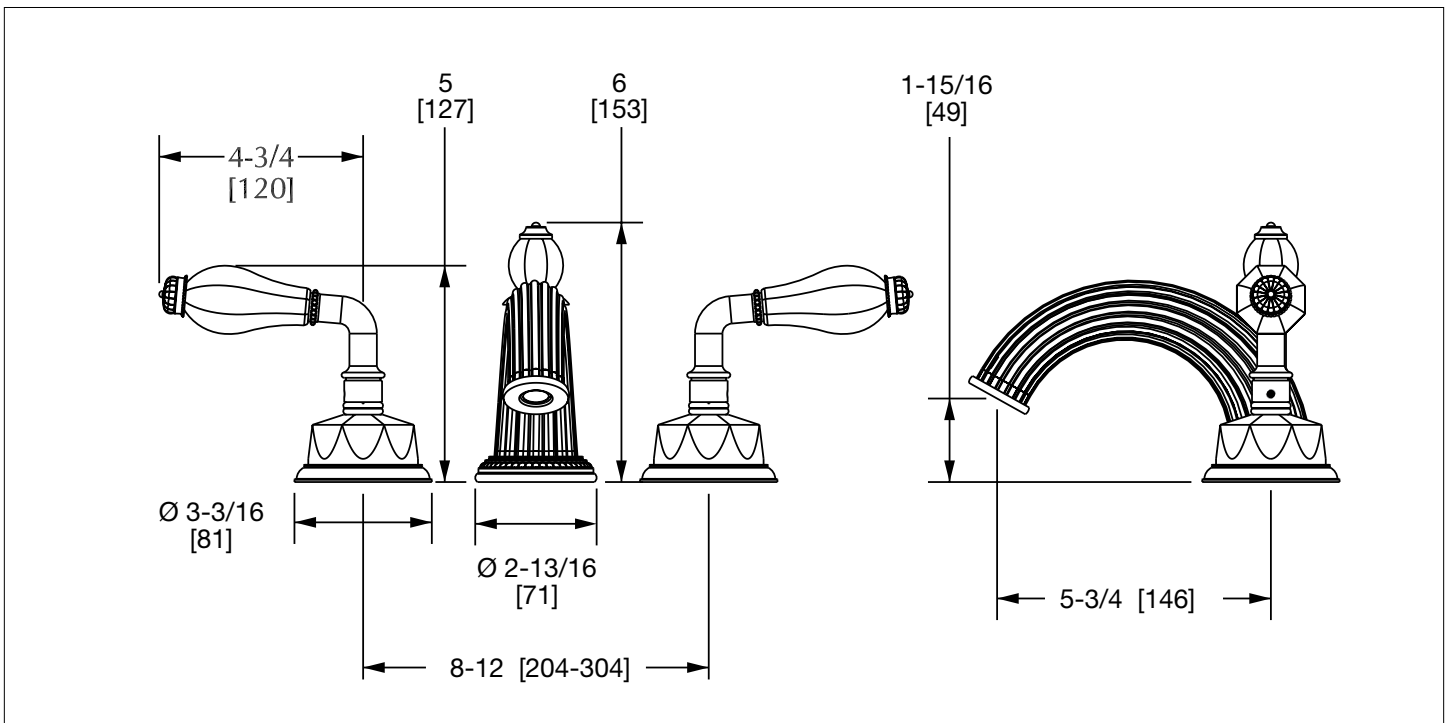

AVAILABLE SEMIPRECIOS INSERTS

RKCR Rock Crystal	RSQU Rose Quartz	AMET Amethyst	BKOB Black Obsidian

The measurements shown are for reference only. Products and specifications shown are subject to change without notice.

Rev B