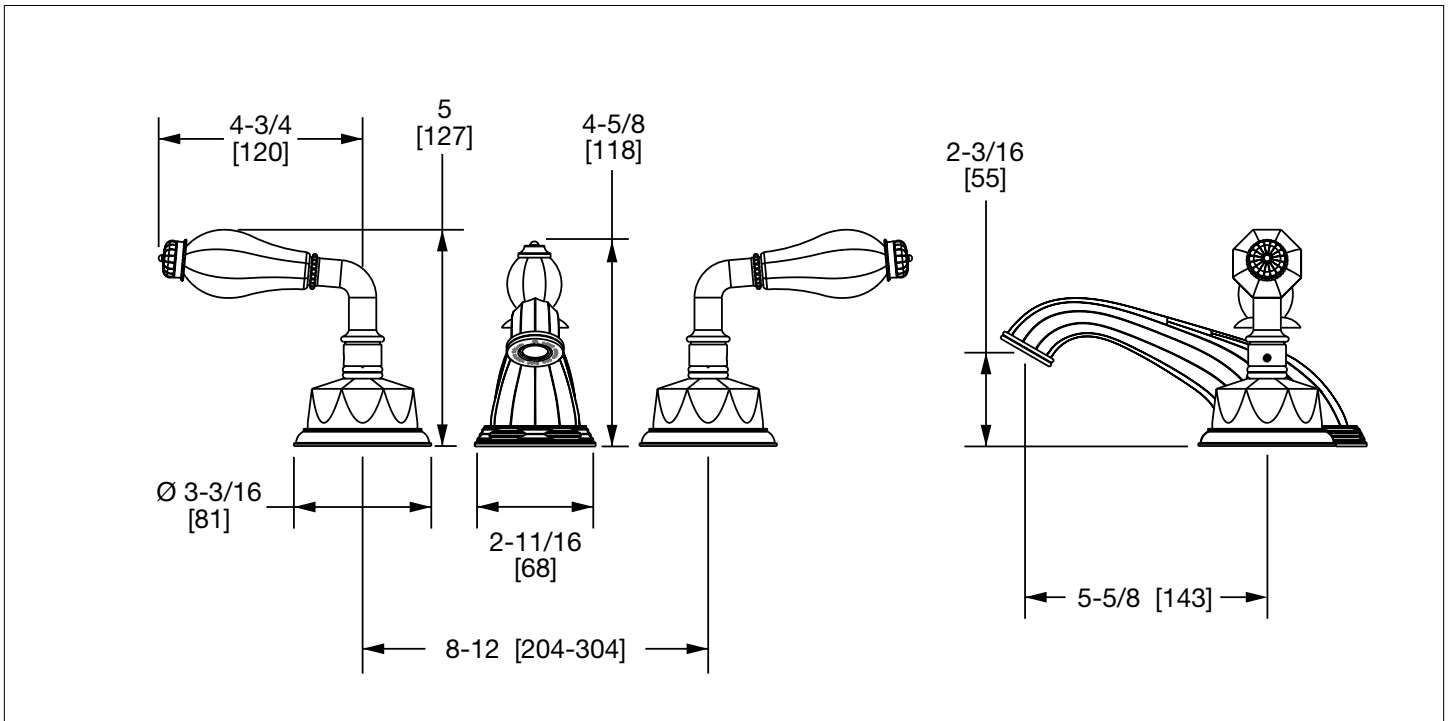

AVAILABLE SEMIPRECIOS INSERTS

RKCR Rock Crystal

RSQU Rose Quartz

AMET Amethyst

BKOB Black Obsidian

The measurements shown are for reference only. Products and specifications shown are subject to change without notice.

Rev B