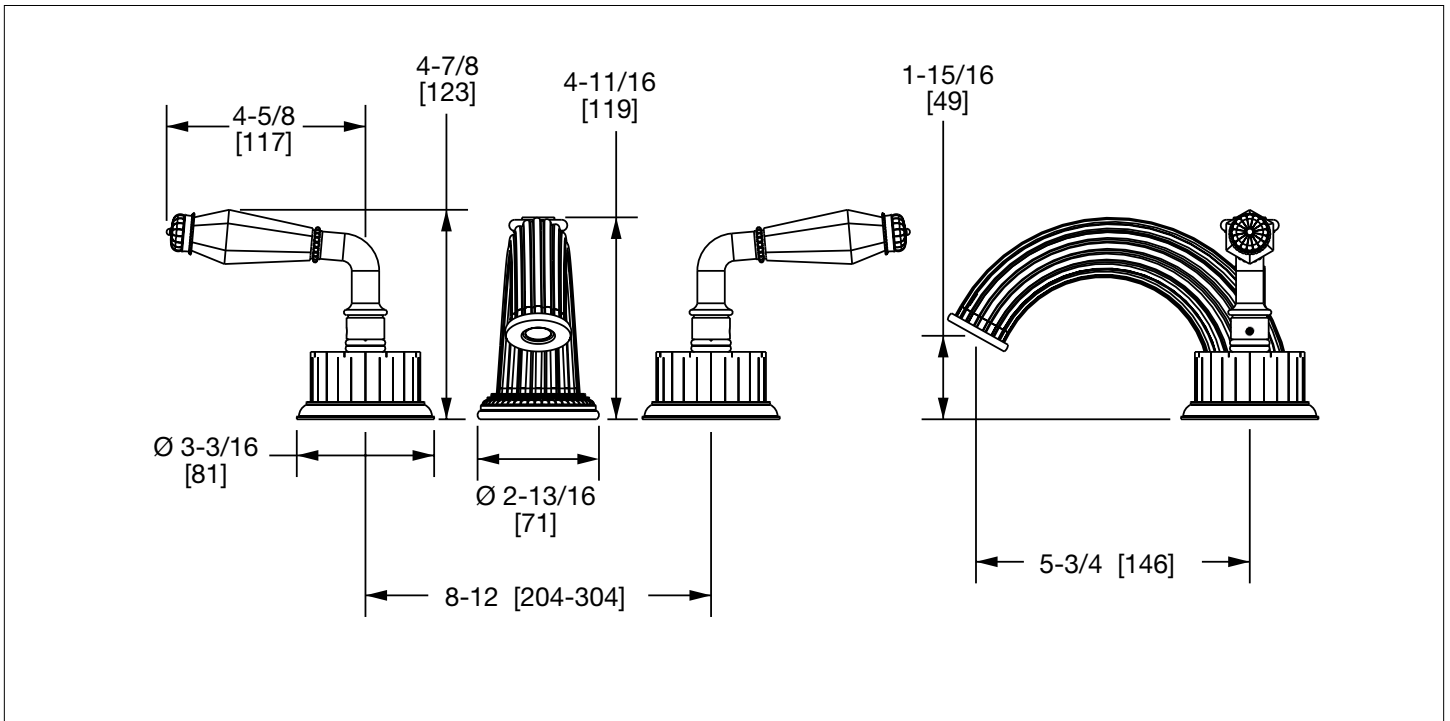

The measurements shown are for reference only. Products and specifications shown are subject to change without notice.

Rev B