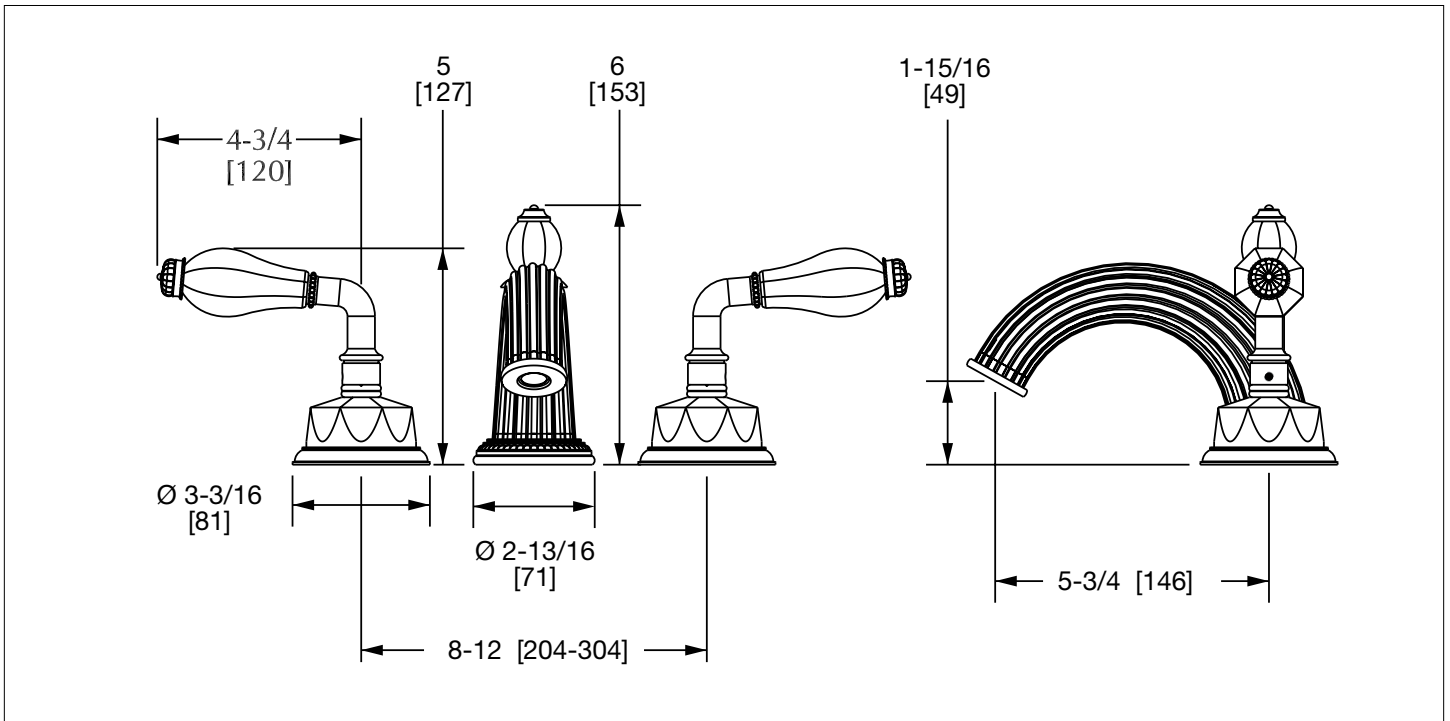

AVAILABLE SEMIPRECIOS INSERTS

RKCR Rock Crystal	RSQU Rose Quartz	AMET Amethyst	BKOB Black Obsidian

The measurements shown are for reference only. Products and specifications shown are subject to change without notice.

Rev B