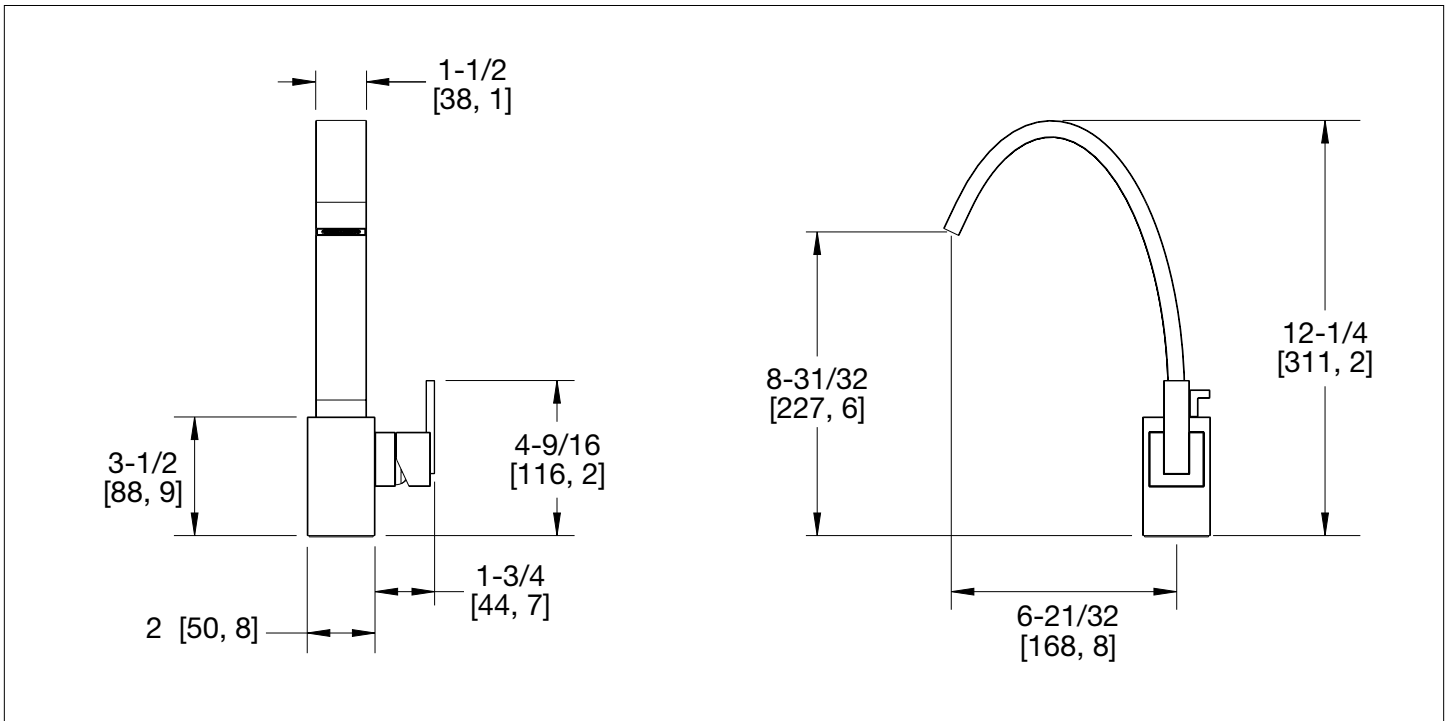

The measurements shown are for reference only. Products and specifications shown are subject to change without notice.

Rev A