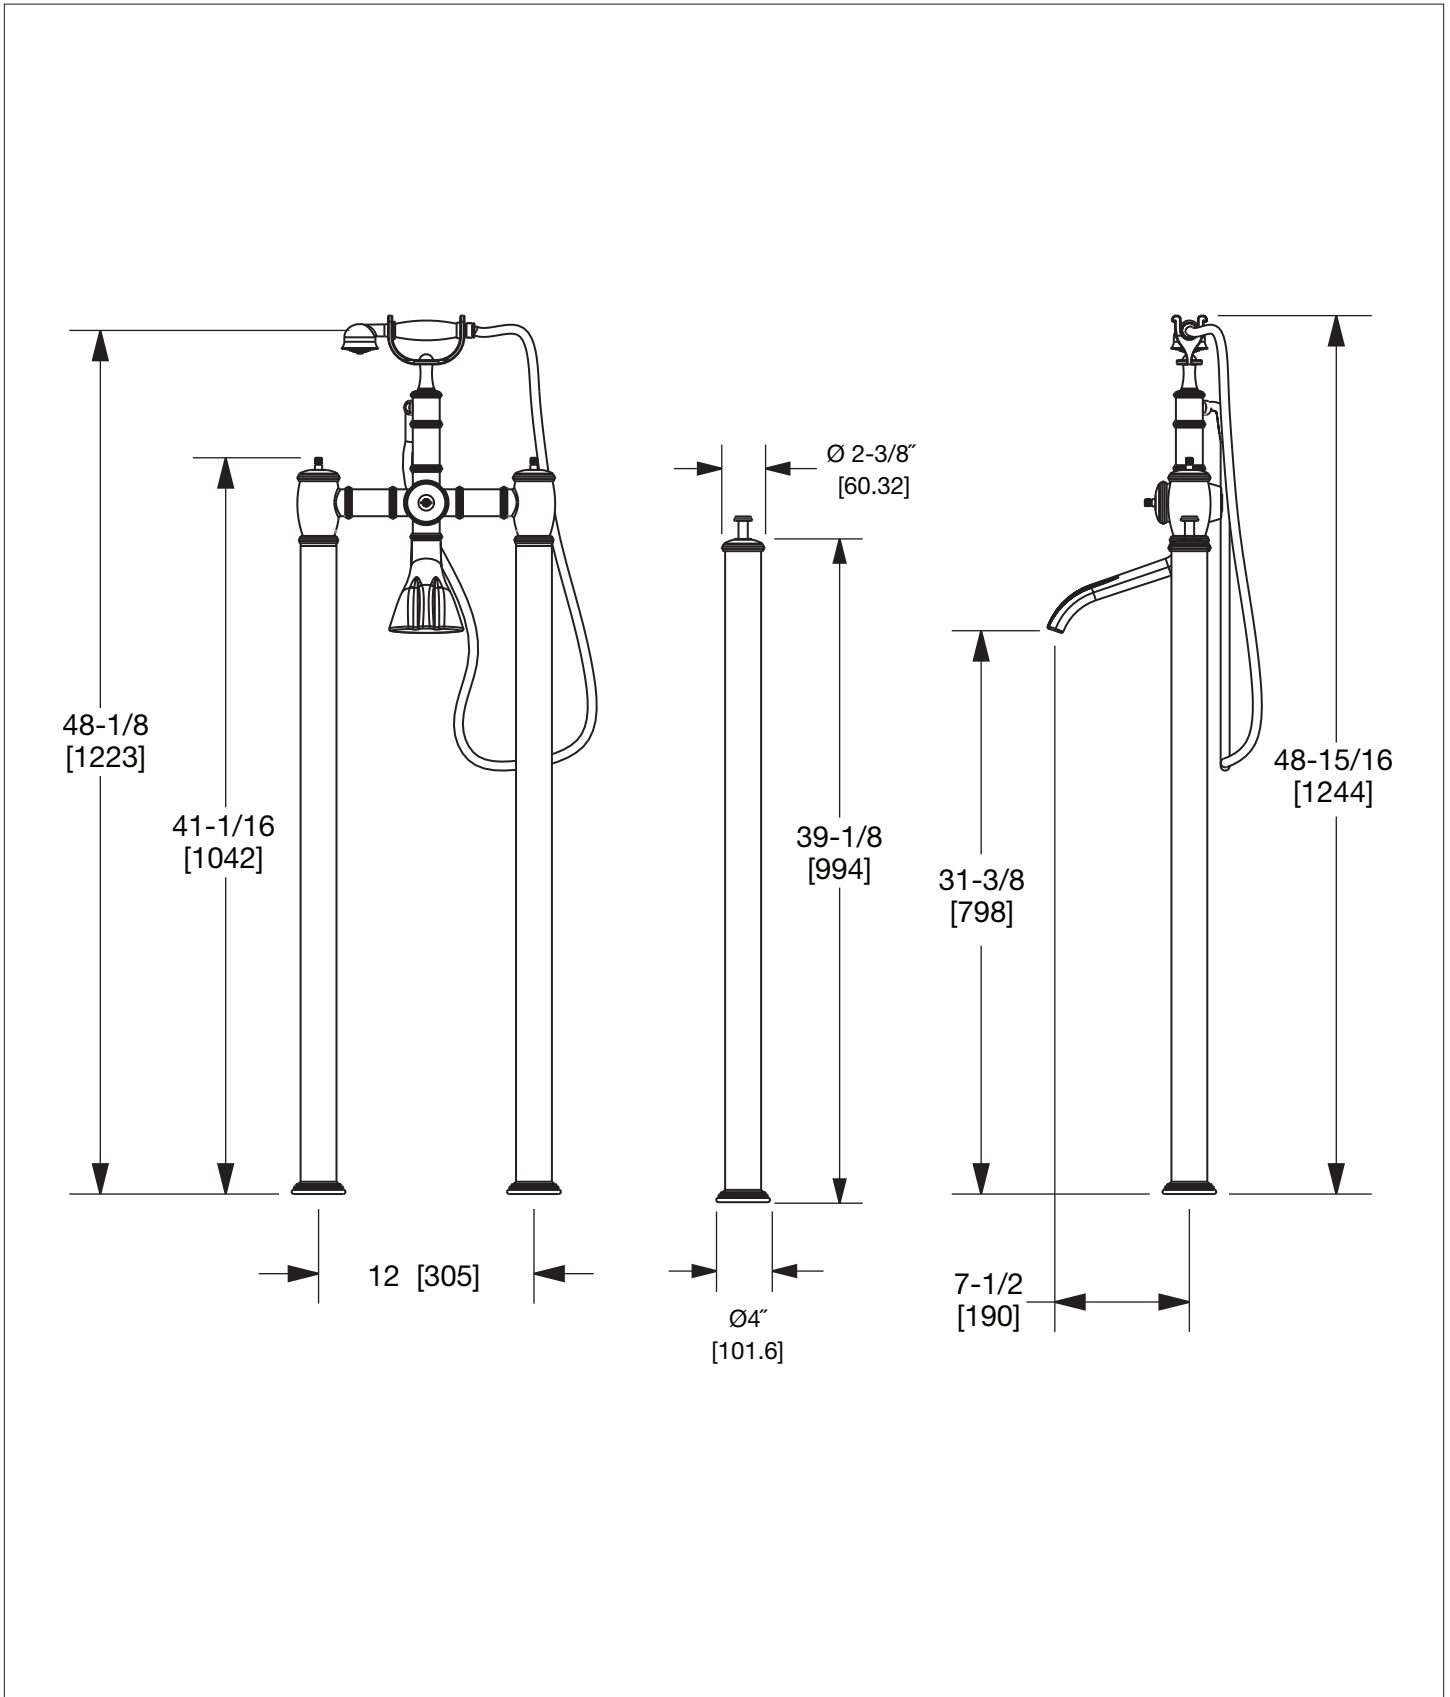

PRODUCT FEATURES

- o Available in all Sherle Wagner International finishes
- o Solid brass/bronze construction
- o 8 gpm (30 L/min) spout flow rate
- o 1.8 gpm (6.8 L/min) hand shower flow rate
- o Includes 3/4" washerless 1/4" turn Ceramic cartridge
- o Includes Diverter cartridge
- o Available with various decorated and hand painted Ceramic, contact an SWI representative for details

SHERLE WAGNER INTERNATIONAL

Scalloped Ceramic Fluted Lever Exposed Tub Set 1029XTS-01-03XX-XX

Exposed Free Standing Waste Assembly with Scalloped Ceramic Pull XP-WASTE-1096-03XX-XX

The measurements shown are for reference only. Products and specifications shown are subject to change without notice.