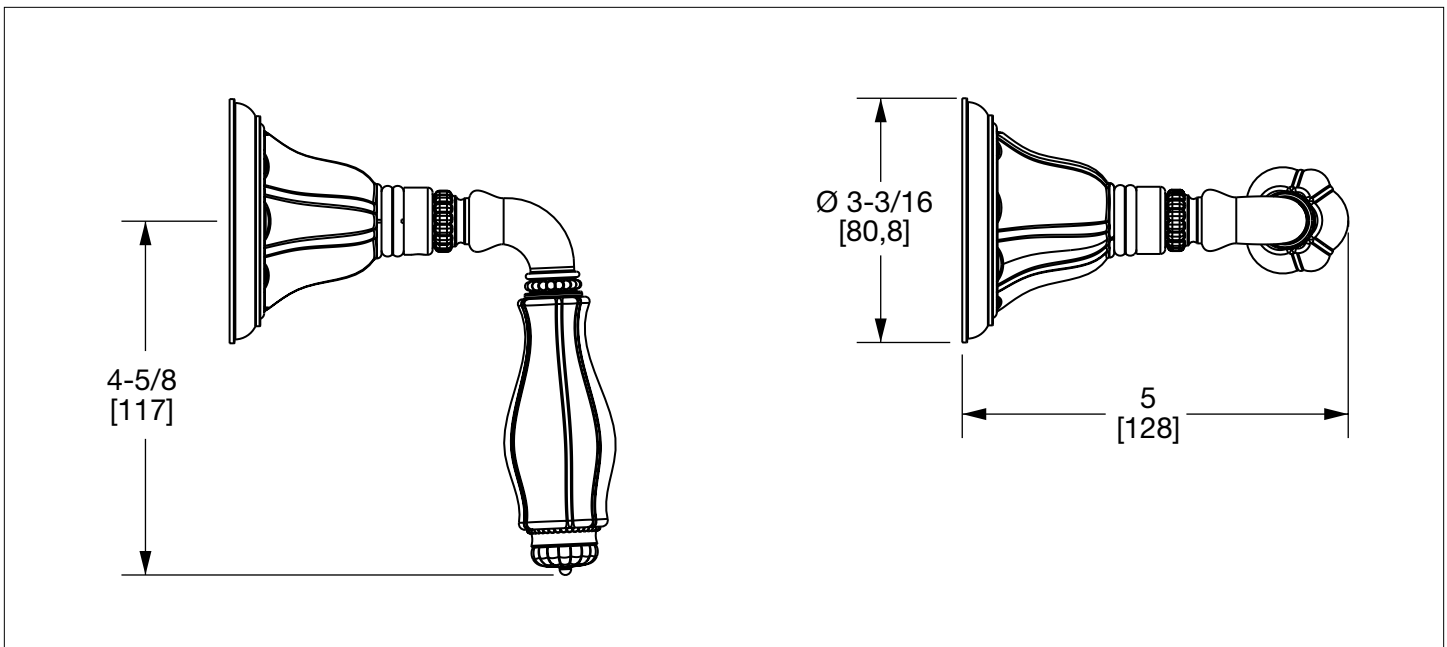

AVAILABLE CERAMIC-HAND PAINTED INSERTS

111P Peaches   74GL Garlands & Leaves   24GP Gold Accents   24PL Platinum Accents

The measurements shown are for reference only. Products and specifications shown are subject to change without notice.

Rev A