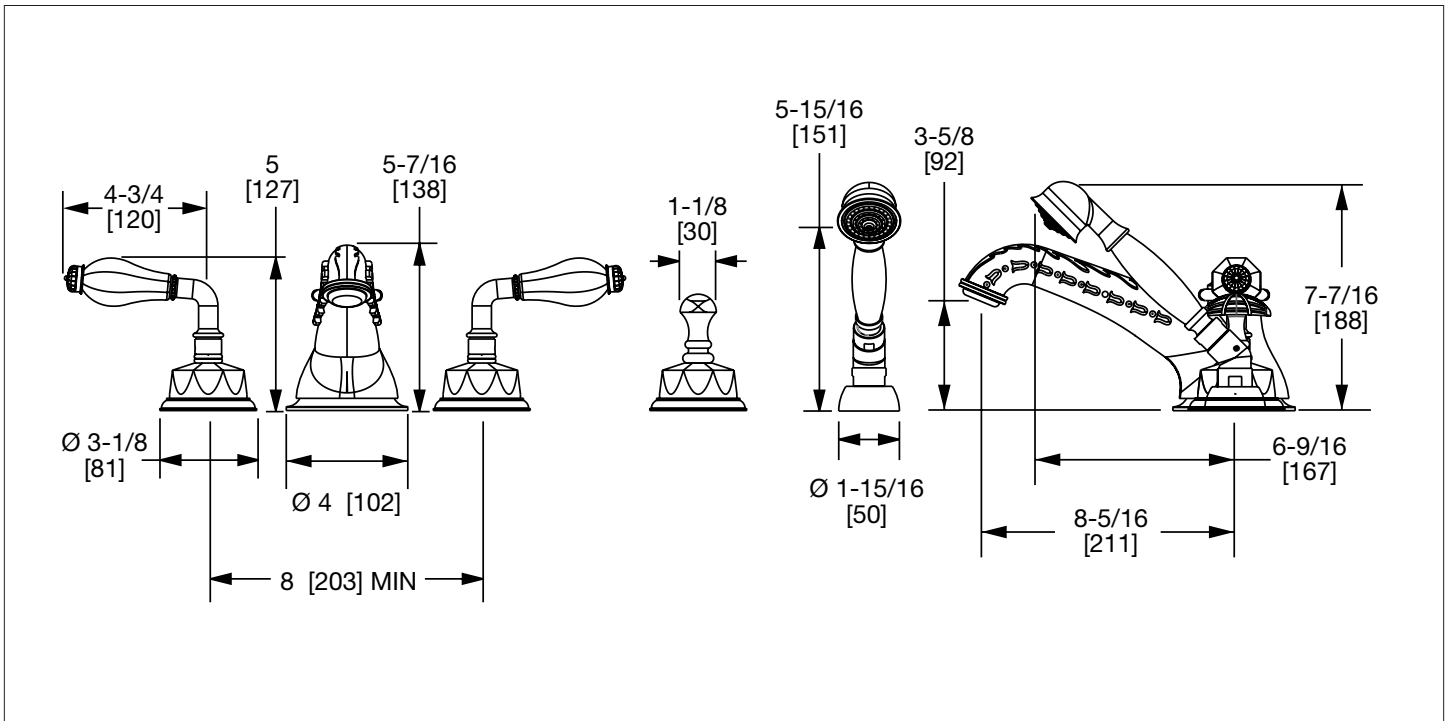

AVAILABLE SEMI-PRECIOUS INSERTS

RKCR Rock Crystal	RSQU Rose Quartz	AMET Amethyst	BKOB Black Obsidian

The measurements shown are for reference only. Products and specifications shown are subject to change without notice.

Rev A