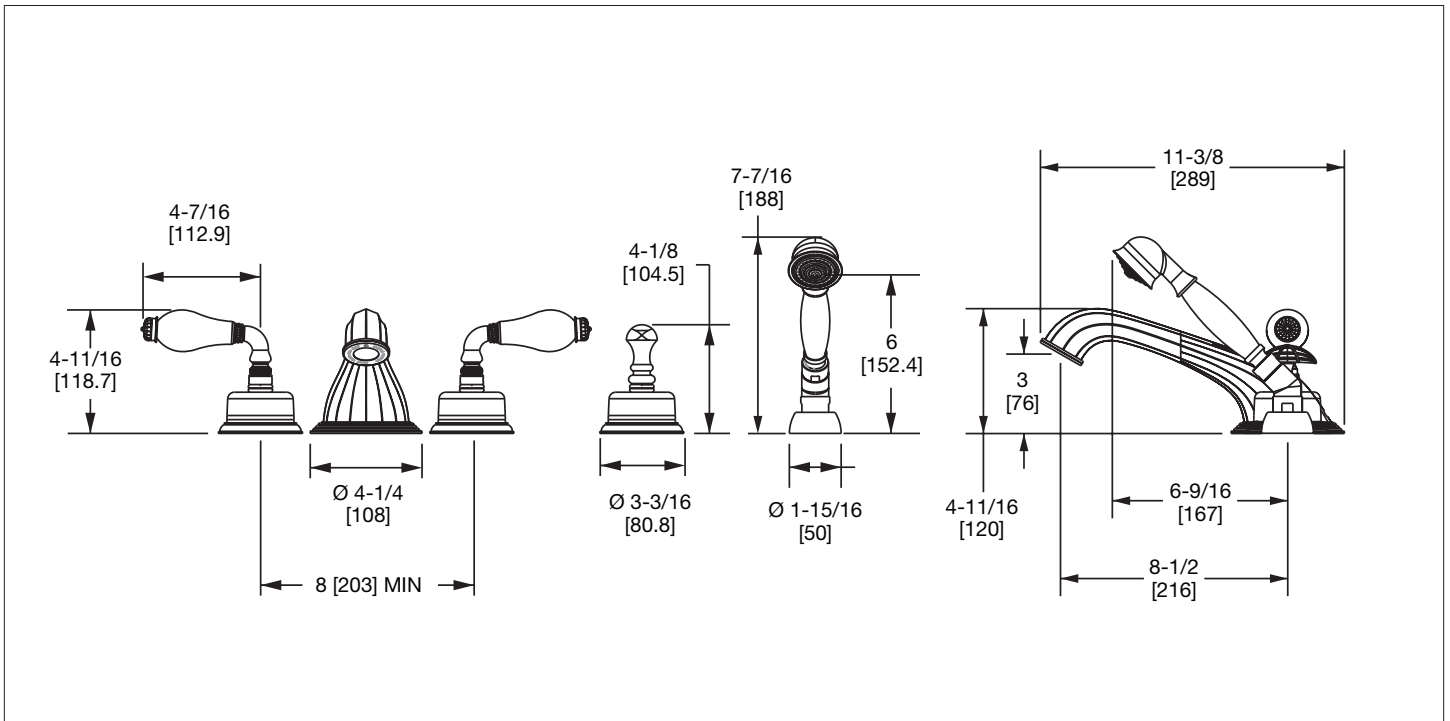

AVAILABLE ONYX INSERTS

BROX Brown Onyx	GROX Green Onyx	WHOX White Onyx	HNOX Honey Onyx
PKOX Pink Onyx	BKOX Black Onyx		

The measurements shown are for reference only. Products and specifications shown are subject to change without notice.

Rev A