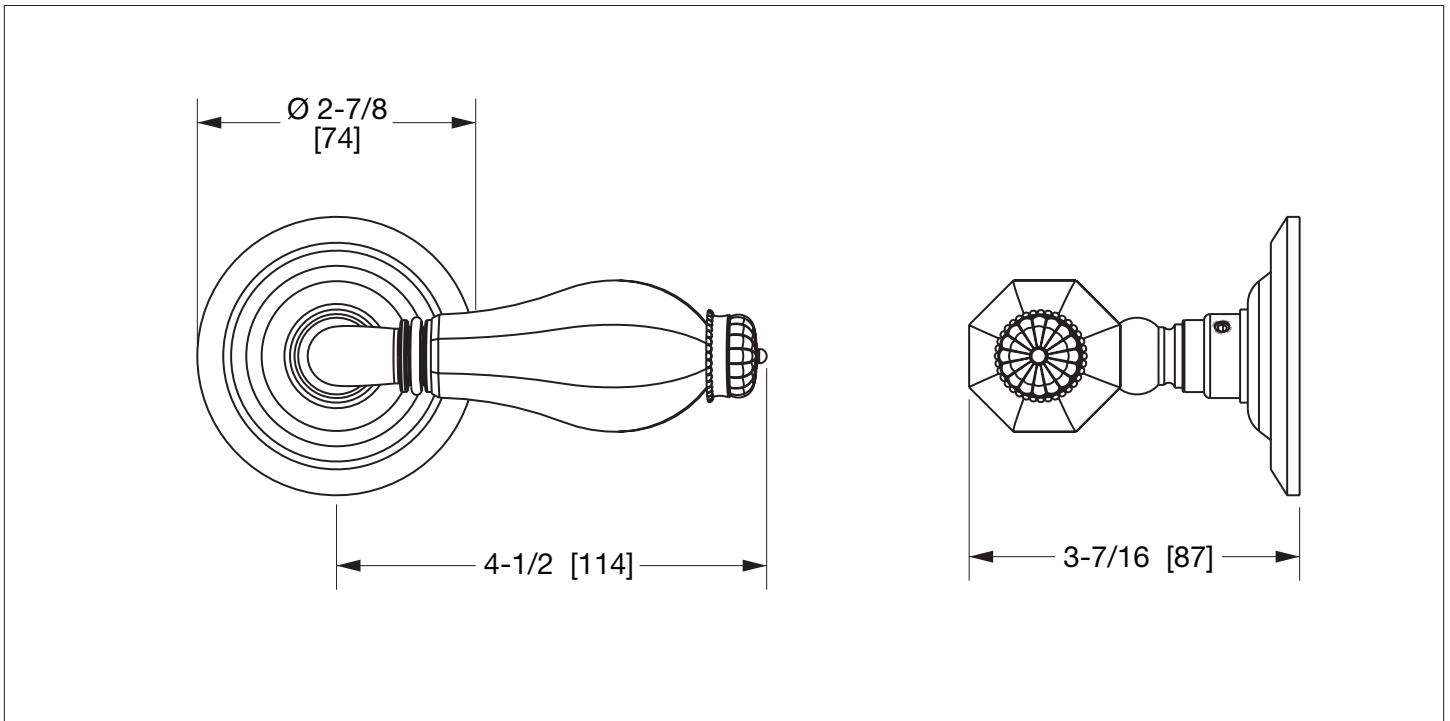

AVAILABLE SEMIPRECIOUS INSERTS

RKCR Rock Crystal	RSQU Rose Quartz	AMET Amethyst	BKOB Black Obsidian

The measurements shown are for reference only. Products and specifications shown are subject to change without notice.

Rev B