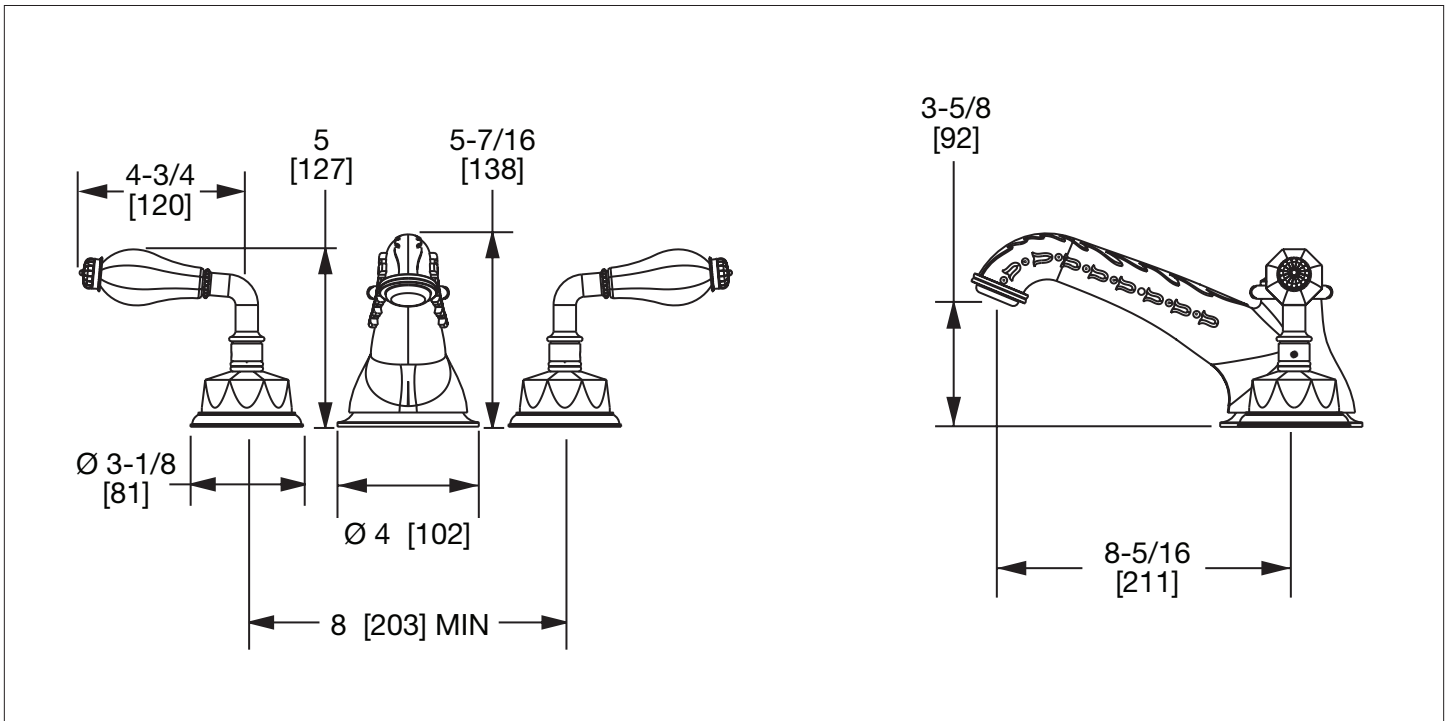

AVAILABLE SEMIPRECIOUS INSERTS

RKCR Rock Crystal	RSQU Rose Quartz	AMET Amethyst	BKOB Black Obsidian

The measurements shown are for reference only. Products and specifications shown are subject to change without notice.

Rev A