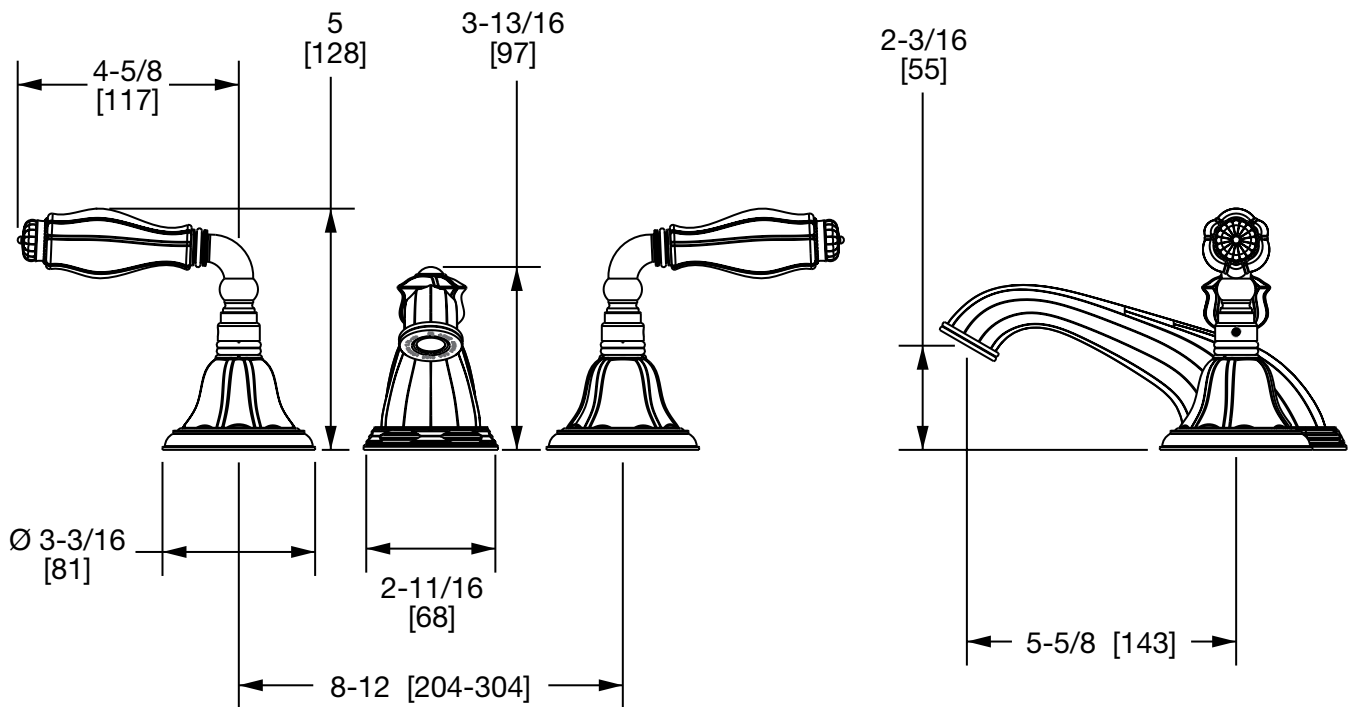

SHERLE WAGNER INTERNATIONAL

SOLID GLAZED SCALLOPED CERAMIC FLUTED LEVER BASIN SET 1029BSN818-03XX-XX
HAND DECORATED SCALLOPED CERAMIC FLUTED LEVER BASIN SET 1029BSN818-XXXX-XX-XX
HAND PAINTED SCALLOPED CERAMIC FLUTED LEVER BASIN SET 1029BSN818-XXXX-XX-XX

The measurements shown are for reference only. Products and specifications shown are subject to change without notice.

Rev C