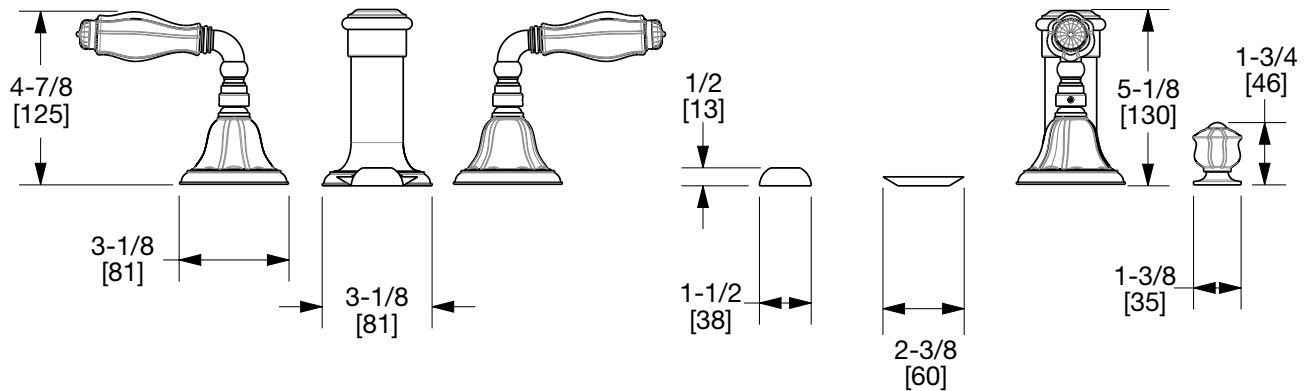

SHERLE WAGNER INTERNATIONAL

SOLID GLAZED SCALLOPED CERAMIC FLUTED LEVER FOUR HOLE BIDET SET 1029BDT-4H-03XX-XX
HAND DECORATED SCALLOPED CERAMIC FLUTED LEVER FOUR HOLE BIDET SET 1029BDT-4H-XXXX-XX-XX
HAND PAINTED SCALLOPED CERAMIC FLUTED LEVER FOUR HOLE BIDET SET 1029BDT-4H-XXXX-XX-XX

The measurements shown are for reference only. Products and specifications shown are subject to change without notice.

Rev A