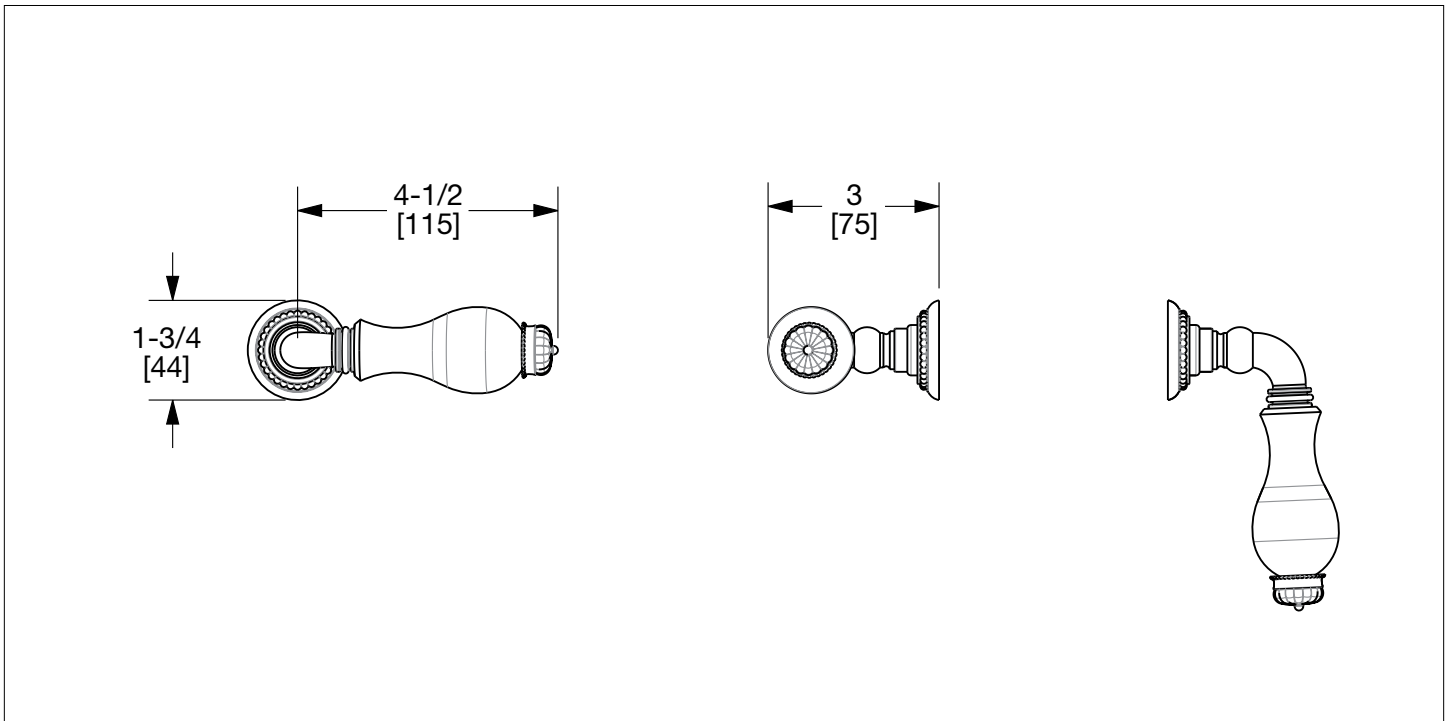

The measurements shown are for reference only. Products and specifications shown are subject to change without notice.

Rev A