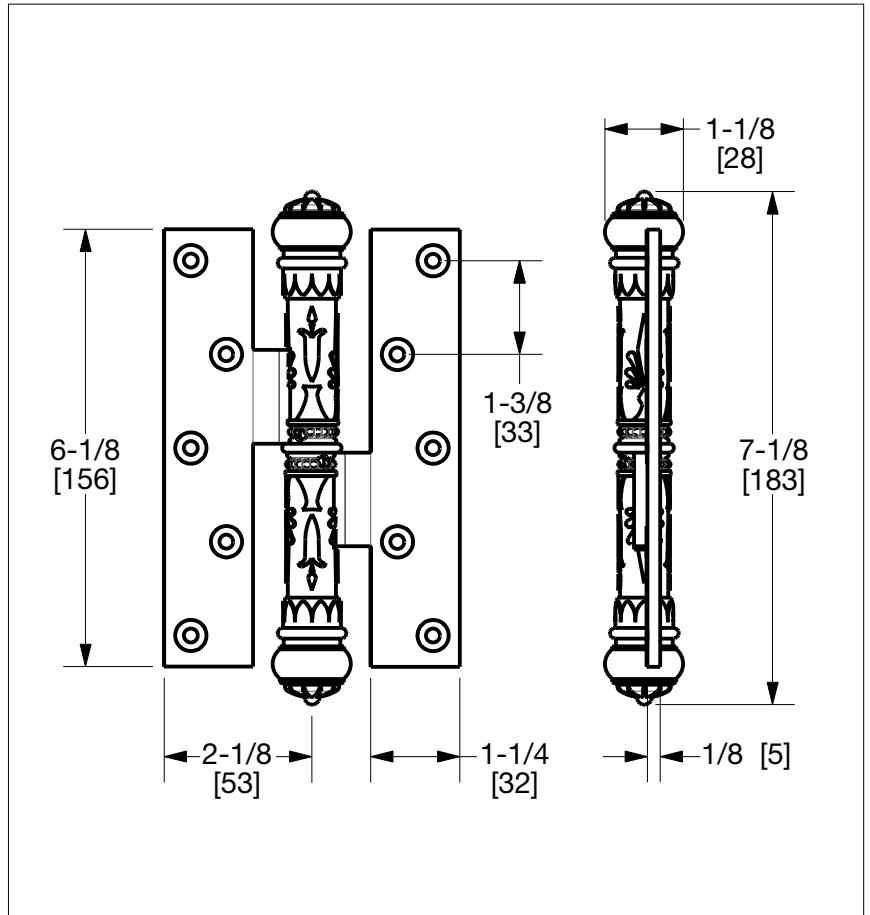

SHERLE WAGNER INTERNATIONAL

EMPIRE STANDARD 1-1/4" PAUMELLE "H" HINGE 1025-HNGE-114-ZZ-XX

EMPIRE HEAVY DUTY 1-1/4" PAUMELLE "H" HINGE 1025-HNGE-HD-ZZ-XX

PRODUCT FEATURES

- o Available in all Sherle Wagner International finishes
- o Solid brass/bronze construction
- o Includes mounting hardware
- o Specify RH right hand, or LH left hand when ordering