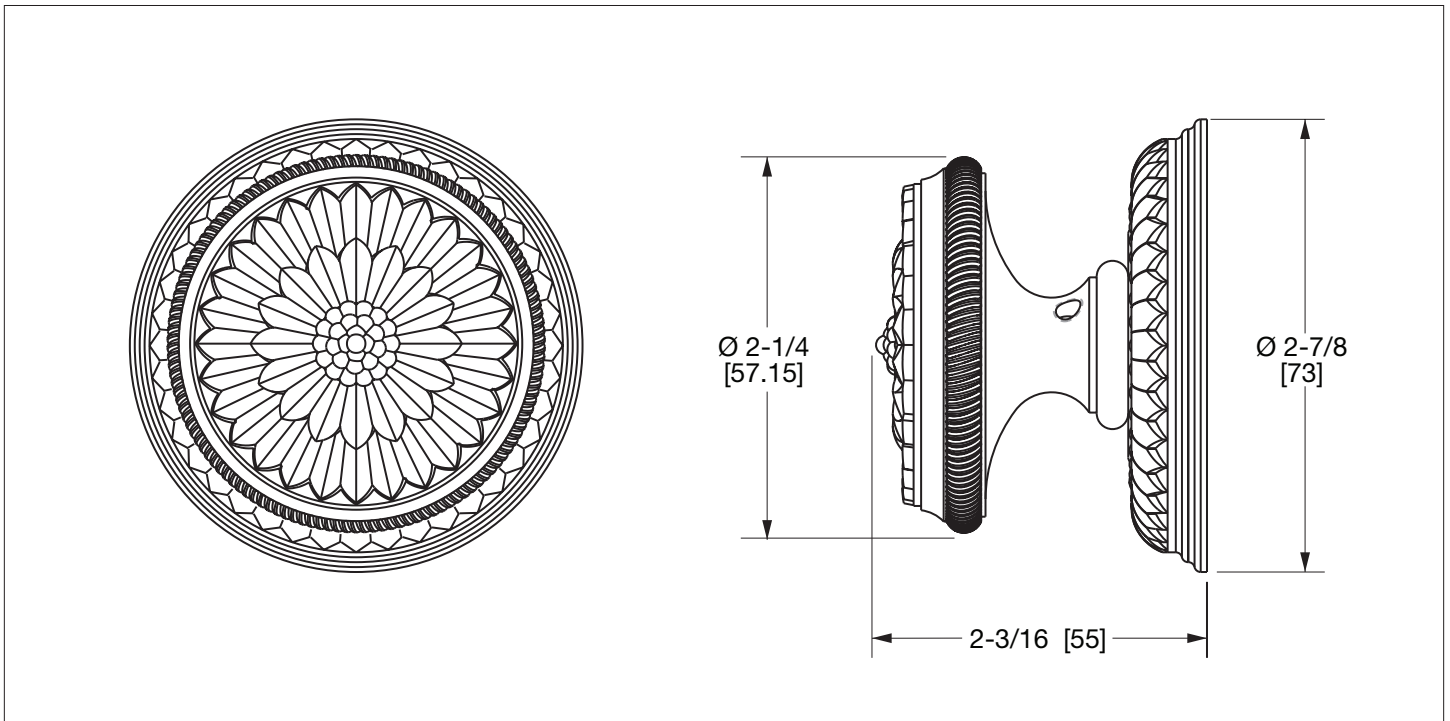

The measurements shown are for reference only. Products and specifications shown are subject to change without notice.

Rev A