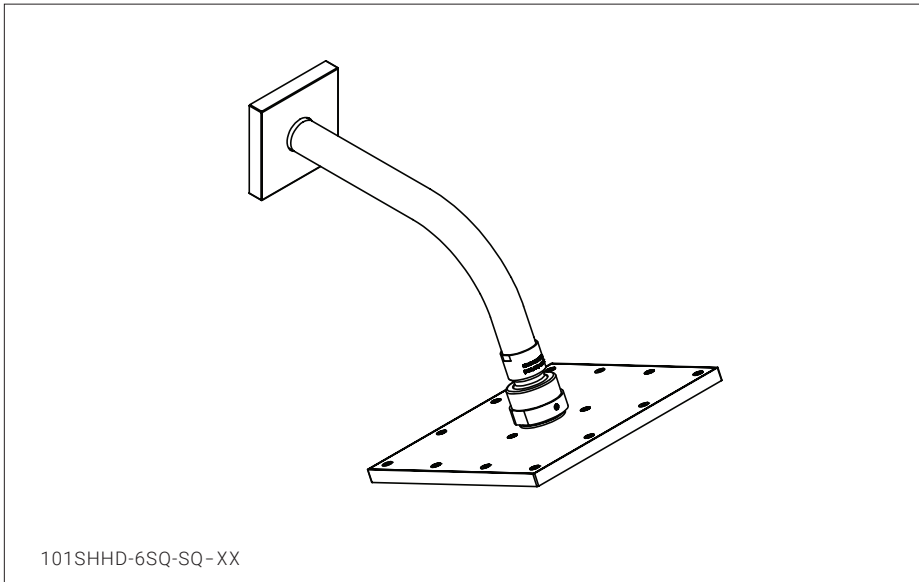

## MODERN SQUARE 6 INCHES SHOWER HEAD WITH FLANGE 101SHHD-6SQ-XX-XX

### PRODUCT FEATURES

- o Available in all Sherle Wagner International finishes
- o Solid brass/bronze construction
- o 1.8 gpm (6.8 L/min) flow rate
- o 1/2" NPT connection
- o Includes shower arm and flange
- o Easy to clean rubber nozzles
- o Available with a variety of flanges option