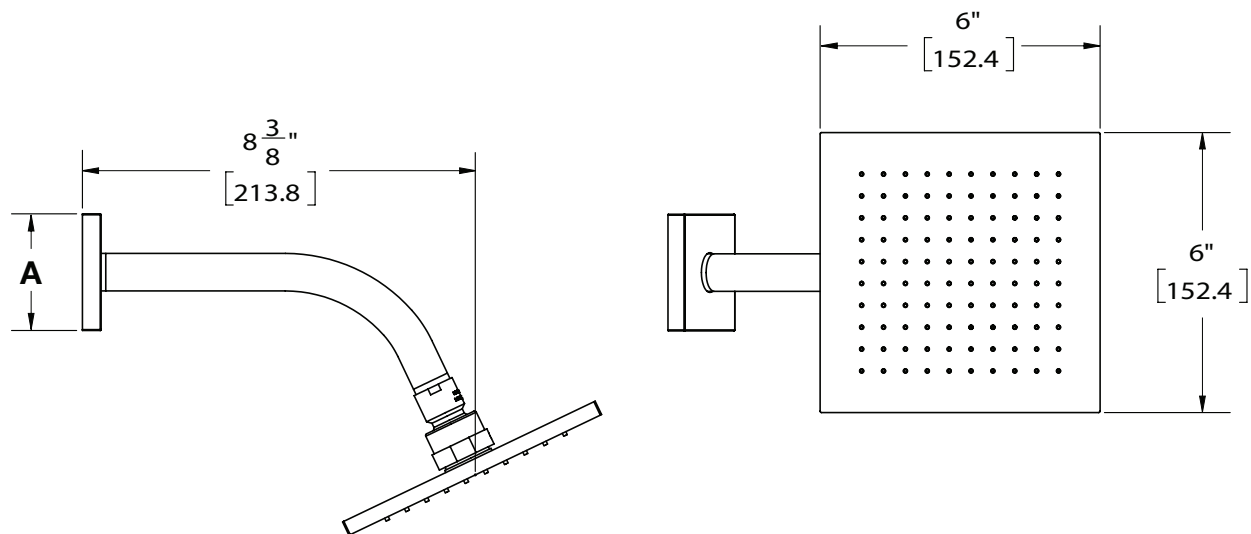

## MODERN SQUARE 6 INCHES SHOWER HEAD WITH FLANGE 101SHHD-6SQ-XX-XX

### PRODUCT FEATURES

- o Available in all Sherle Wagner International finishes
- o Solid brass/bronze construction
- o 1.8 gpm (6.8 L/min) flow rate
- o 1/2" NPT connection
- o Includes shower arm and flange
- o Easy to clean rubber nozzles
- o Available with a variety of flanges option

FLANGE	CODE	A
Square	SQ	2-1/2 [63.5] sq
Pyramid	PY	2-5/8 [67] sq
Nouveau	NV	2-3/4 [70] sq

The measurements shown are for reference only. Products and specifications shown are subject to change without notice.