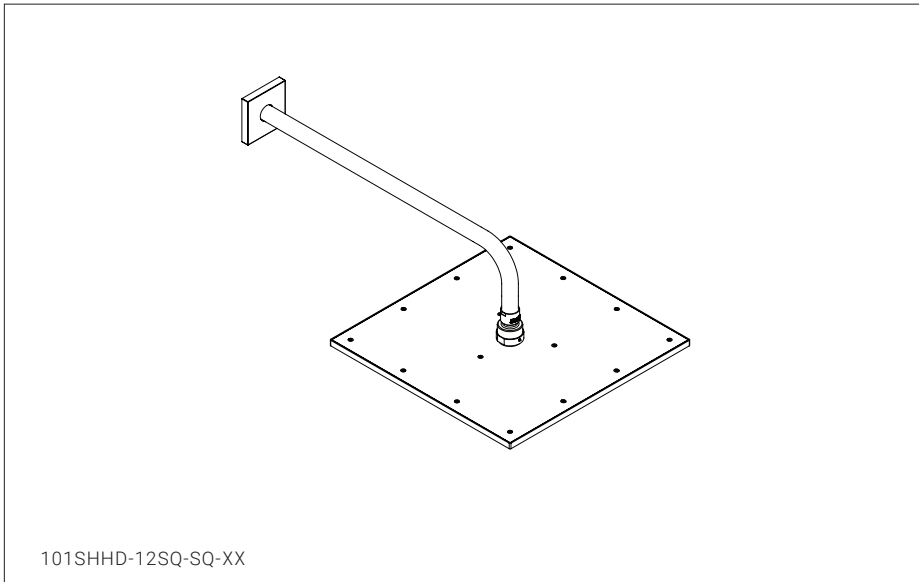

SHERLE WAGNER INTERNATIONAL

MODERN SQUARE 12 INCHES SHOWER HEAD WITH FLANGE 101SHHD-12SQ-XX-XX

PRODUCT FEATURES

- o Available in all Sherle Wagner International finishes
- o Solid brass/bronze construction
- o 1.8 gpm (6.8 L/min) flow rate
- o 1/2" NPT connection
- o Includes shower arm and flange
- o Easy to clean rubber nozzles
- o Available with a variety of flanges option

FLANGE	CODE	A
Square	SQ	2-1/2 [63.5] sq
Pyramid	PY	2-5/8 [67] sq
Nouveau	NV	2-3/4 [70] sq

The measurements shown are for reference only. Products and specifications shown are subject to change without notice.