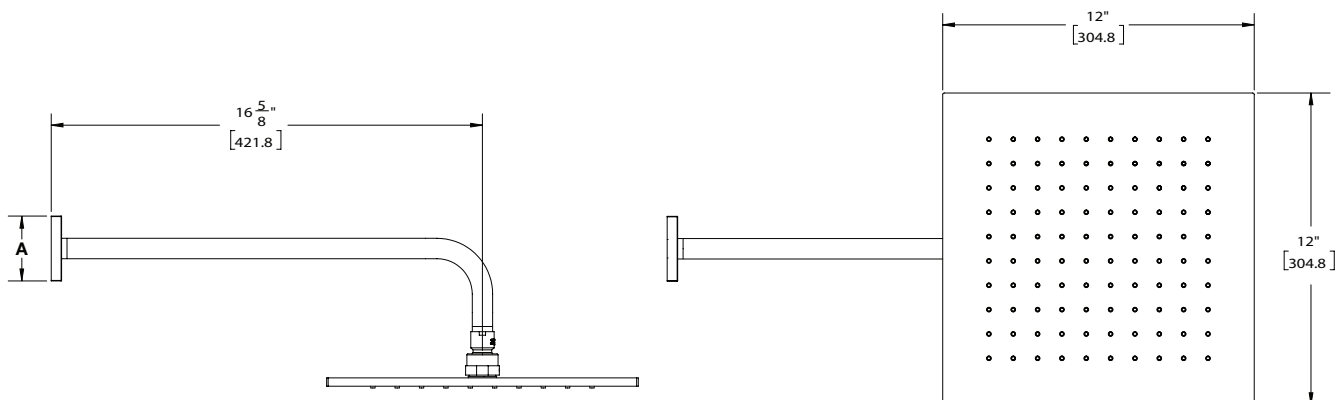

SHERLE WAGNER INTERNATIONAL

MODERN SQUARE 12 INCHES SHOWER HEAD WITH FLANGE 101SHHD-12SQ-XX-XX

PRODUCT FEATURES

- o Available in all Sherle Wagner International finishes
- o Solid brass/bronze construction
- o 1.8 gpm (6.8 L/min) flow rate
- o 1/2" NPT connection
- o Includes shower arm and flange
- o Easy to clean rubber nozzles
- o Available with a variety of flanges option

FLANGE	CODE	A
Square	SQ	2-1/2 [63.5] sq
Pyramid	PY	2-5/8 [67] sq
Nouveau	NV	2-3/4 [70] sq

The measurements shown are for reference only. Products and specifications shown are subject to change without notice.