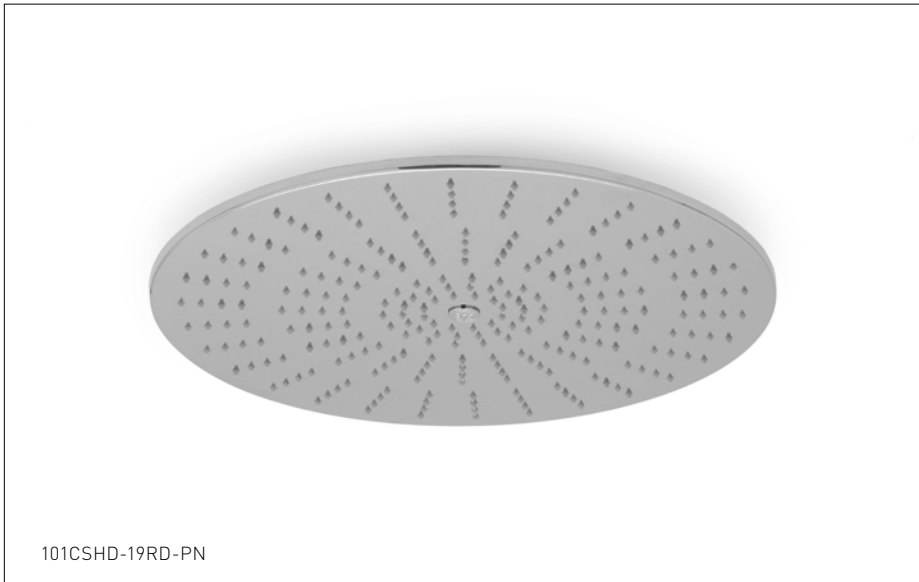

SHERLE WAGNER INTERNATIONAL

MODERN 19" ROUND CEILING RAIN PLATE 101CSHD-19RD-XX

PRODUCT FEATURES

- o Available in all Sherle Wagner International finishes
- o Solid brass/bronze construction
- o Rubber nozzles
- o Available with a variety of back plates
- o Includes 1/2" NTP mounting arm
- o Mounts flush to ceiling
- o Includes mounting hardware