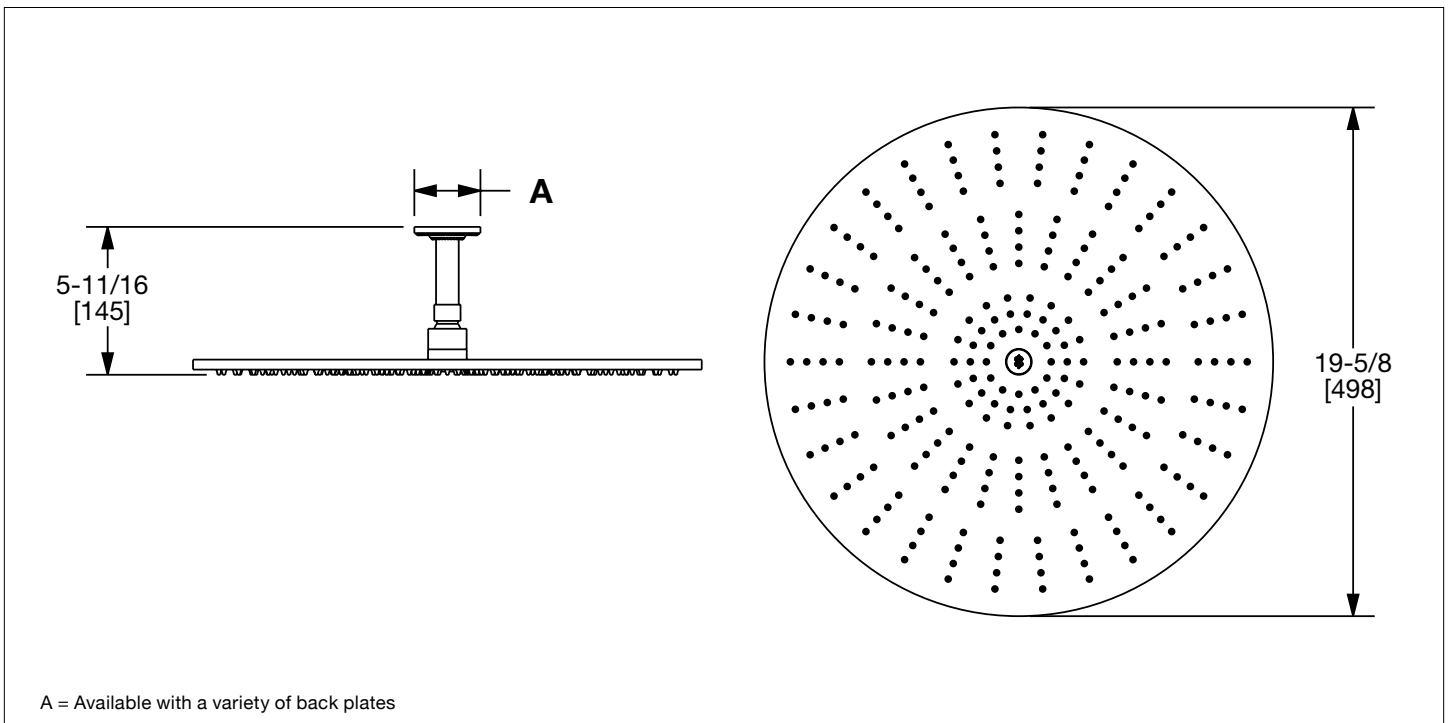

The measurements shown are for reference only. Products and specifications shown are subject to change without notice.

Rev B