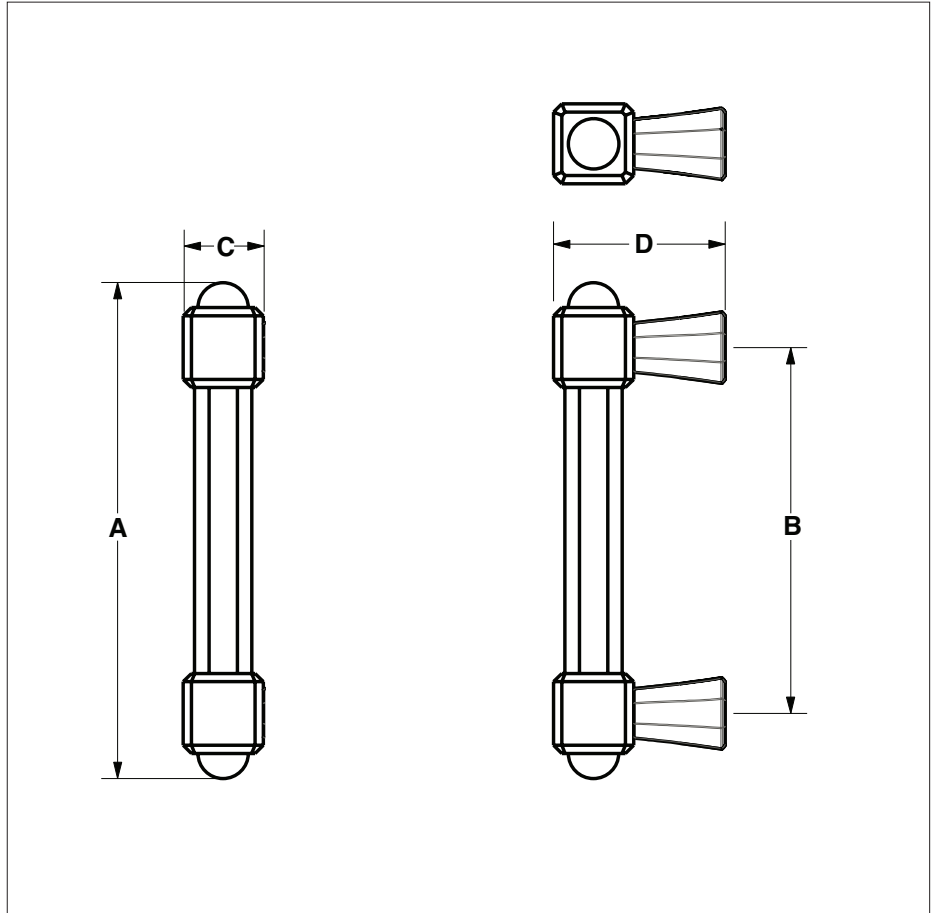

SHERLE WAGNER INTERNATIONAL

HARRISON 7-1/4" BAR PULL LARGE 1019-71/4-XX

PRODUCT FEATURES

- o Available in all Sherle Wagner International finishes
- o Solid brass/bronze construction
- o Includes mounting hardware
- o For back to back configuration, contact sales associate

ITEM	A	B	C	D
LARGE	7-7/16" [189 mm]	6" [152 mm]	7/8" [22 mm]	1-7/8" [48 mm]
SMALL	5-7/16" [138 mm]	4" [102 mm]	7/8" [22 mm]	1-7/8" [48 mm]

AVAILABLE METAL FINISHES

PN Polished Nickel
 CP Polished Chrome
 BN Brushed Nickel
 BC Brushed Chrome
 SB Satin Brass
 OB Oil Rubbed Brass