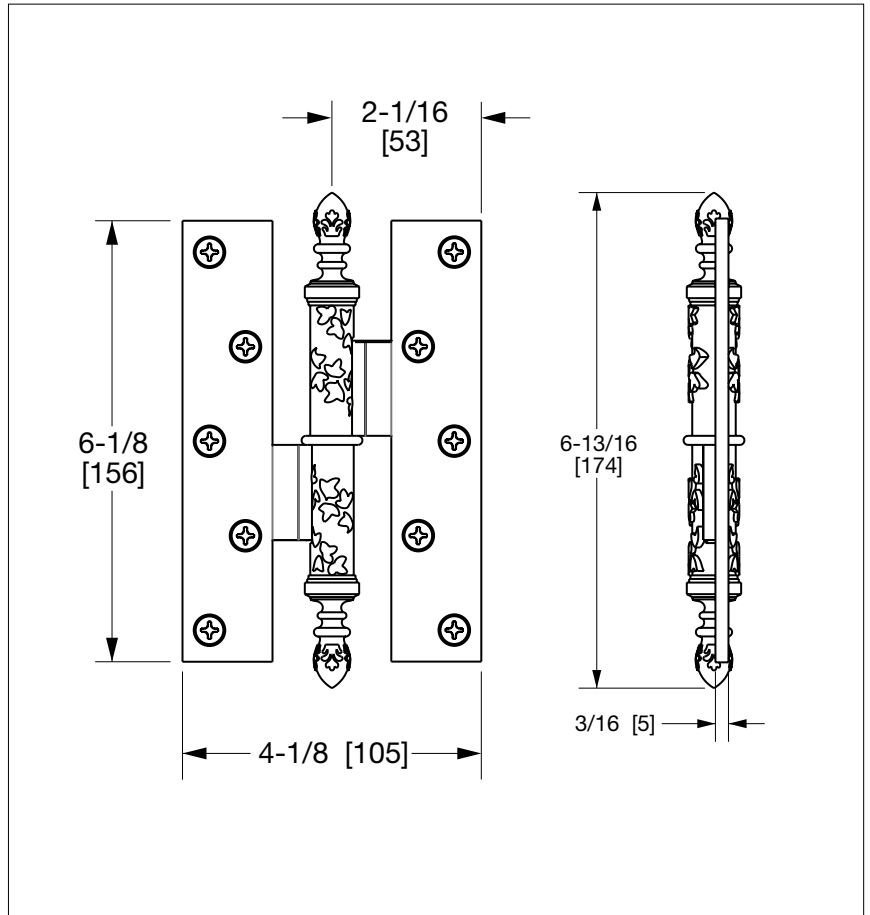

## GARLAND STANDARD 1-1/4" PAUMELLE "H" HINGE 1017-114-ZZ-XX

### PRODUCT FEATURES

- o Available in all Sherle Wagner International finishes
- o Solid brass/bronze construction
- o Includes mounting hardware
- o Specify RH right hand, or LH left hand when ordering