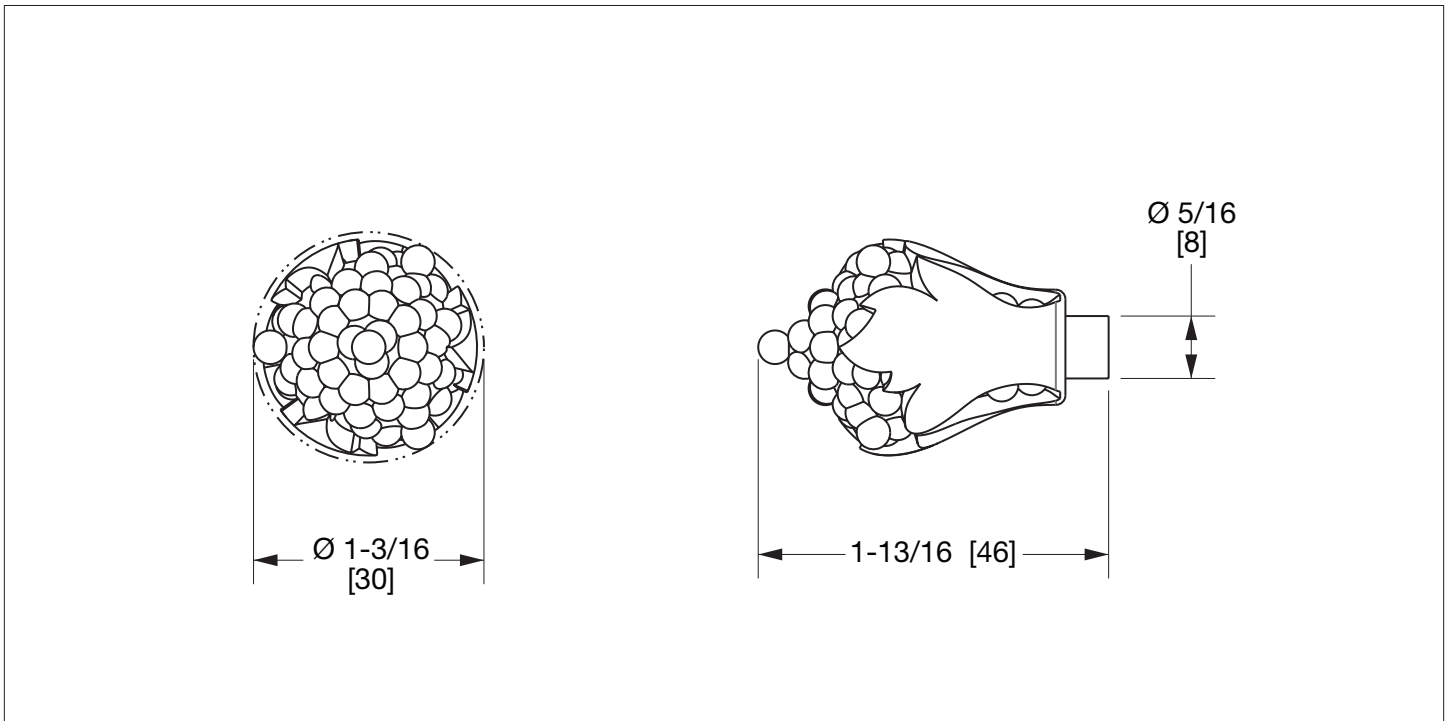

The measurements shown are for reference only. Products and specifications shown are subject to change without notice.

Rev A