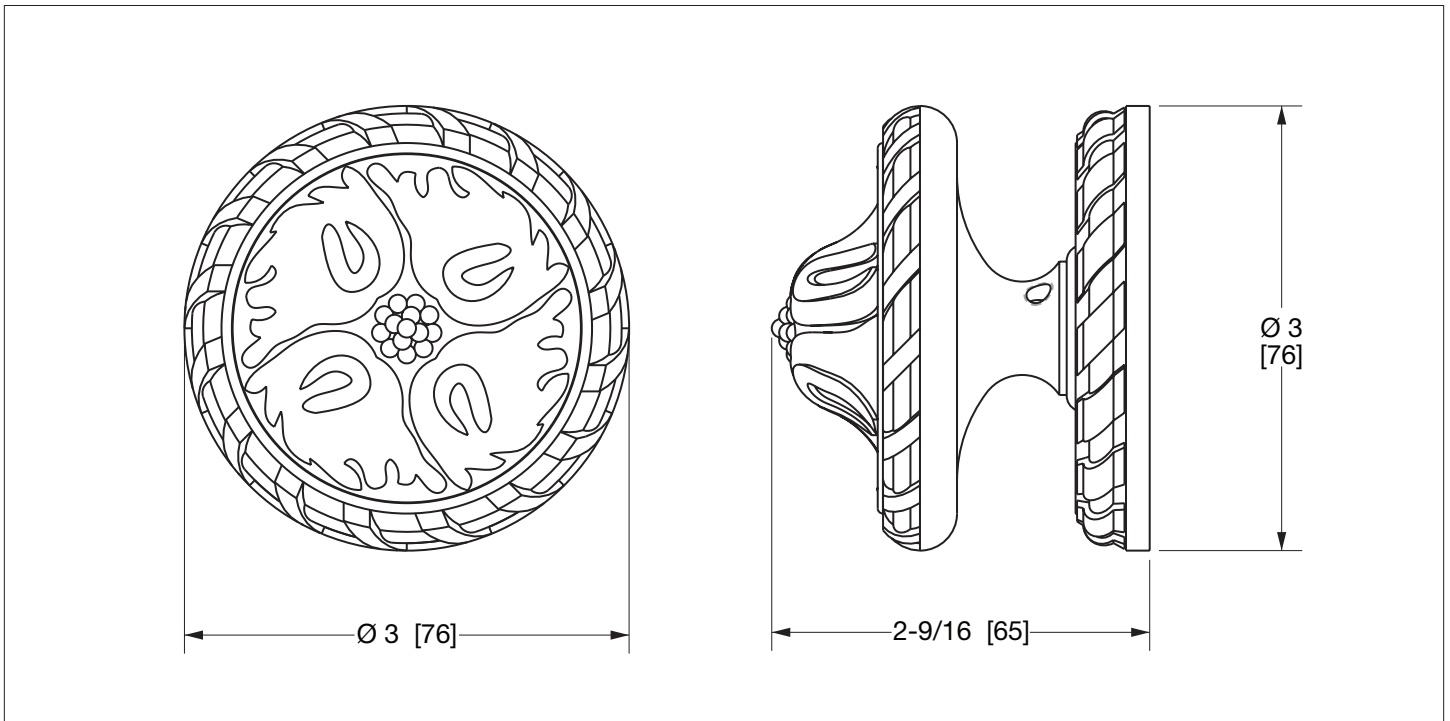

The measurements shown are for reference only. Products and specifications shown are subject to change without notice.

Rev A