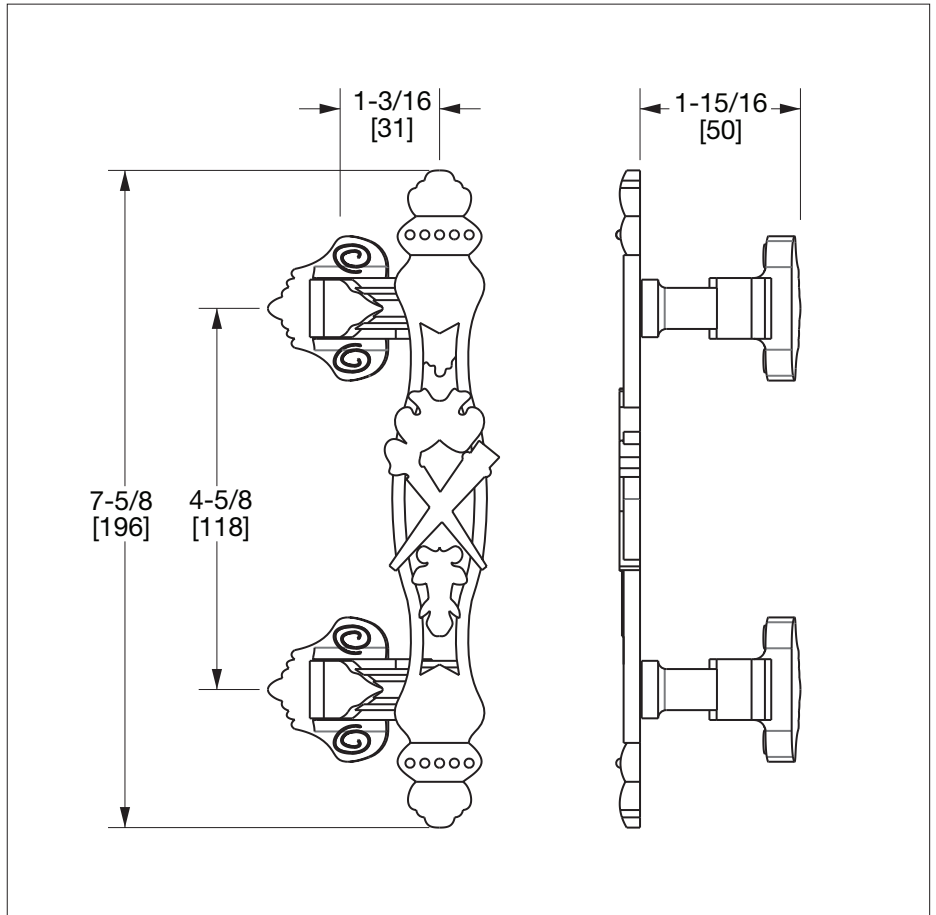

# SHERLE WAGNER INTERNATIONAL

**EMPIRE LEFT HAND BAR PULL** 1010-LH-XX  
**EMPIRE RIGHT HAND BAR PULL** 1010-RH-XX

## PRODUCT FEATURES

- o Available in all Sherle Wagner International finishes
- o Solid brass/bronze construction
- o Includes mounting hardware
- o For back to back configuration, contact sales associate