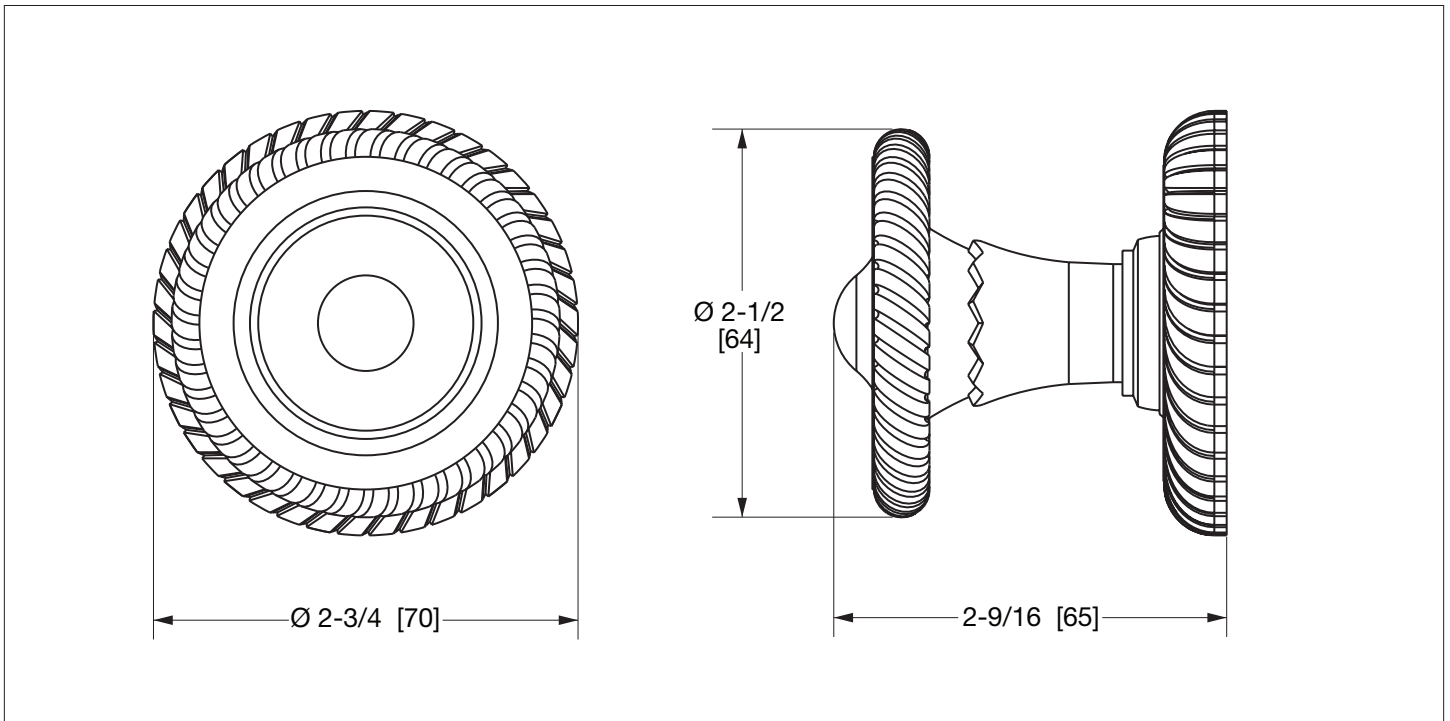

The measurements shown are for reference only. Products and specifications shown are subject to change without notice.

Rev A