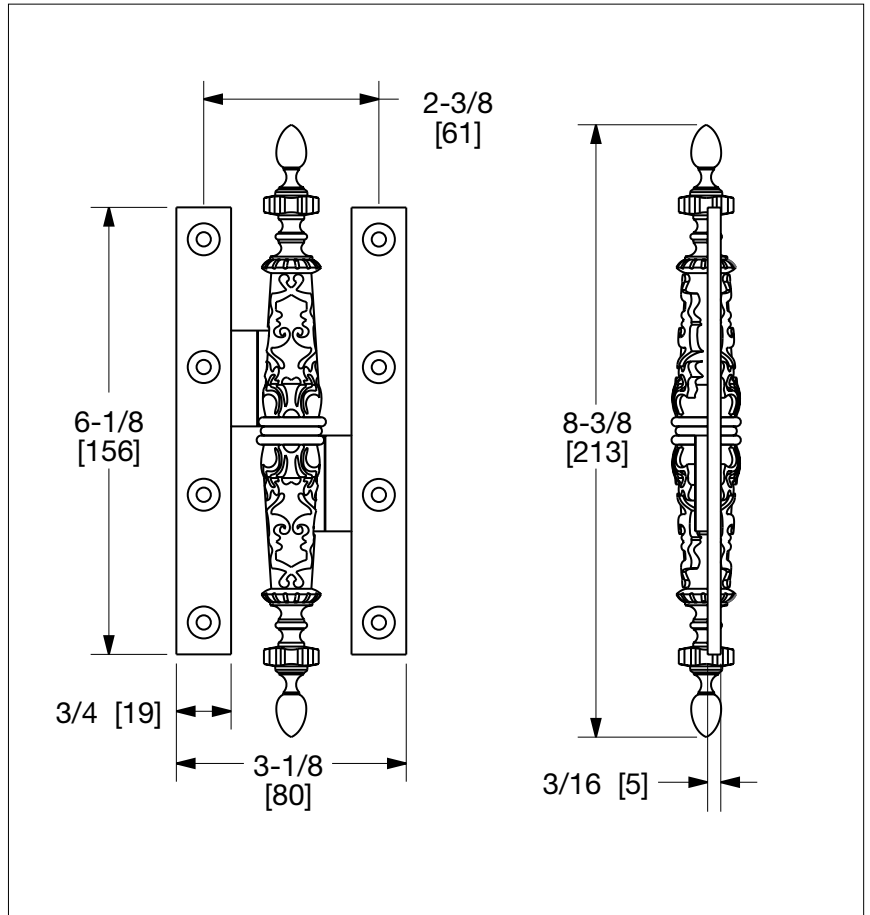

## PINEAPPLE STANDARD 3/4" PAUMELLE "H" HINGE 1006-ZZ-XX

### PRODUCT FEATURES

- o Available in all Sherle Wagner International finishes
- o Solid brass/bronze construction
- o Includes mounting hardware
- o Specify RH right hand, or LH left hand when ordering