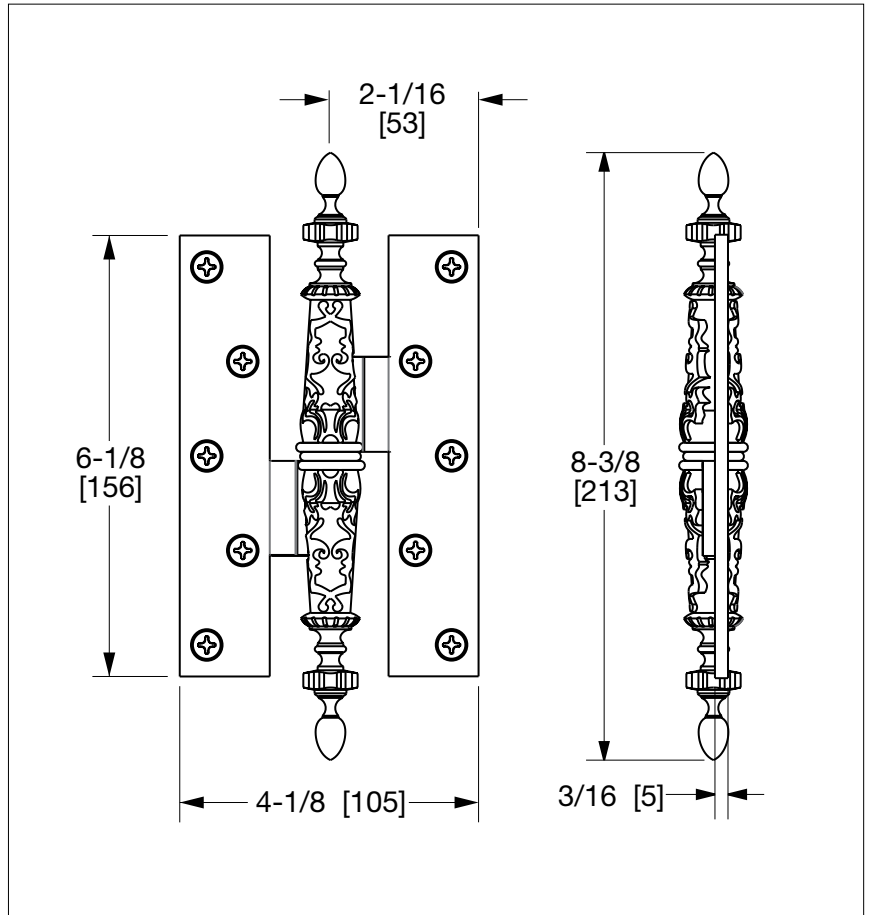

# SHERLE WAGNER INTERNATIONAL

**PINEAPPLE STANDARD 1-1/4" PAUMELLE "H" HINGE** 1006-114-ZZ-XX  
**PINEAPPLE HEAVY DUTY 1-1/4" PAUMELLE "H" HINGE** 1006-HD-ZZ-XX

## PRODUCT FEATURES

- o Available in all Sherle Wagner International finishes
- o Solid brass/bronze construction
- o Includes mounting hardware
- o Specify RH right hand, or LH left hand when ordering