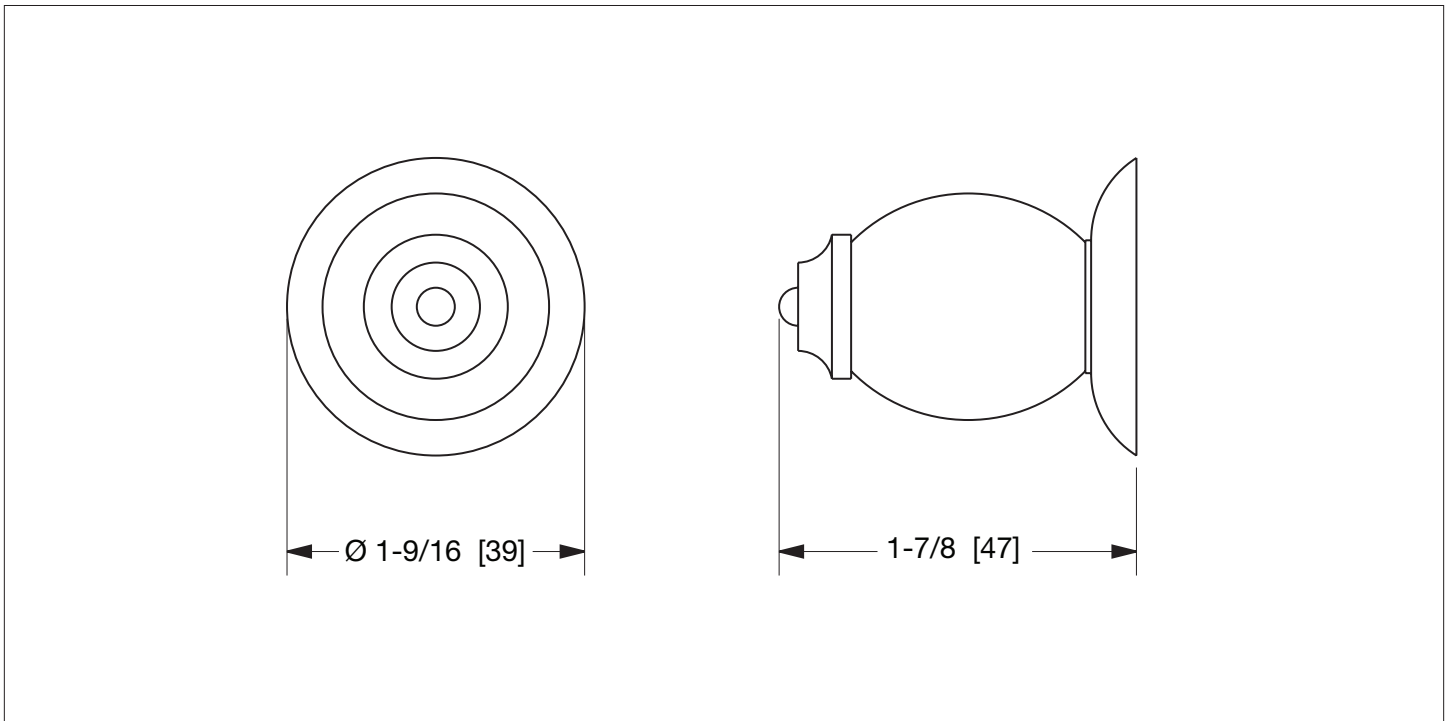

The measurements shown are for reference only. Products and specifications shown are subject to change without notice.

Rev A