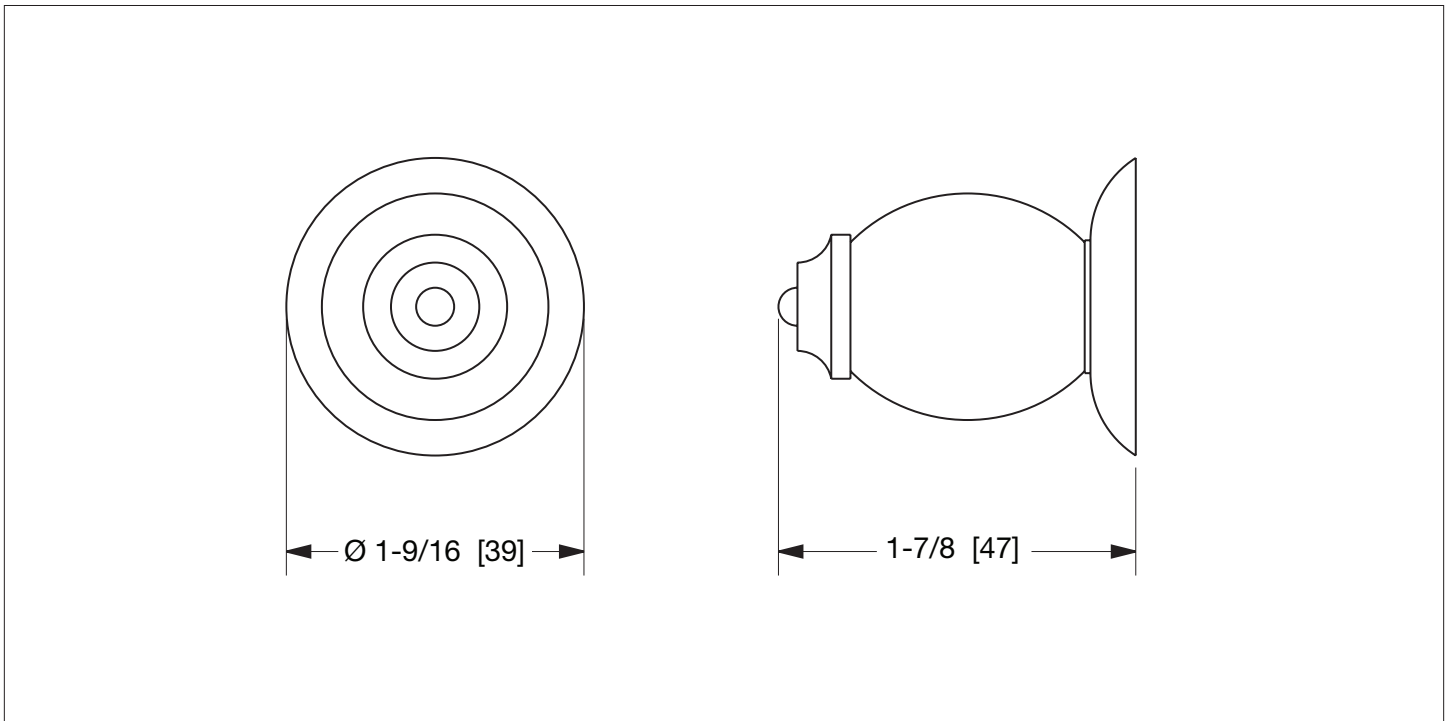

The measurements shown are for reference only. Products and specifications shown are subject to change without notice.

Rev A