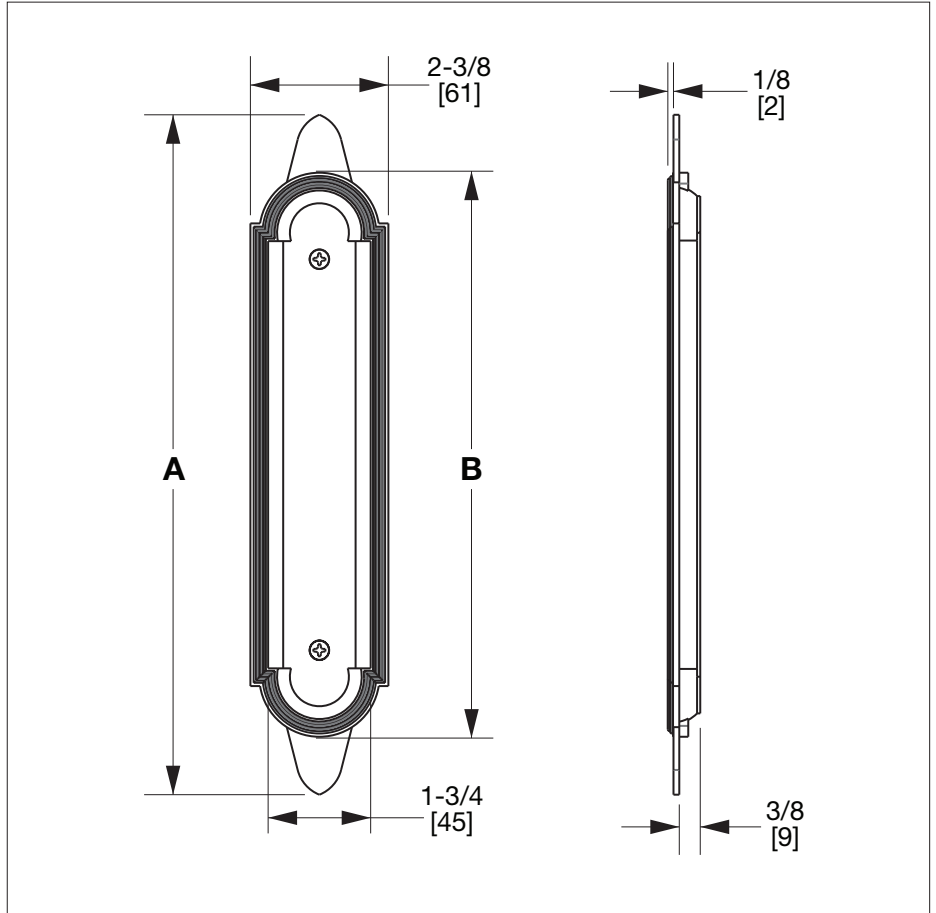

SHERLE WAGNER INTERNATIONAL

LEAF FLUSH PULL LARGE 1000-12-XX
LEAF FLUSH PULL MEDIUM 1000-9-XX
LEAF FLUSH PULL SMALL 1000-XX

1000-12-GP

PRODUCT FEATURES

- o Available in all Sherle Wagner International finishes
- o Solid brass/bronze construction
- o Includes mounting hardware
- o Min door thickness 1.75" (45mm) max 2.25" (57mm) when matching different type

ITEM SIZE	A	B
SMALL	6-7/8" [173 mm]	4-7/8" [122 mm]
MEDIUM	8-5/8" [219 mm]	6-5/8" [168 mm]
LARGE	11-3/4" [298 mm]	9-3/4" [247 mm]

AVAILABLE METAL FINISHES

PN Polished Nickel
 CP Polished Chrome
 BN Brushed Nickel
 BC Brushed Chrome
 SB Satin Brass
 OB Oil Rubbed Brass