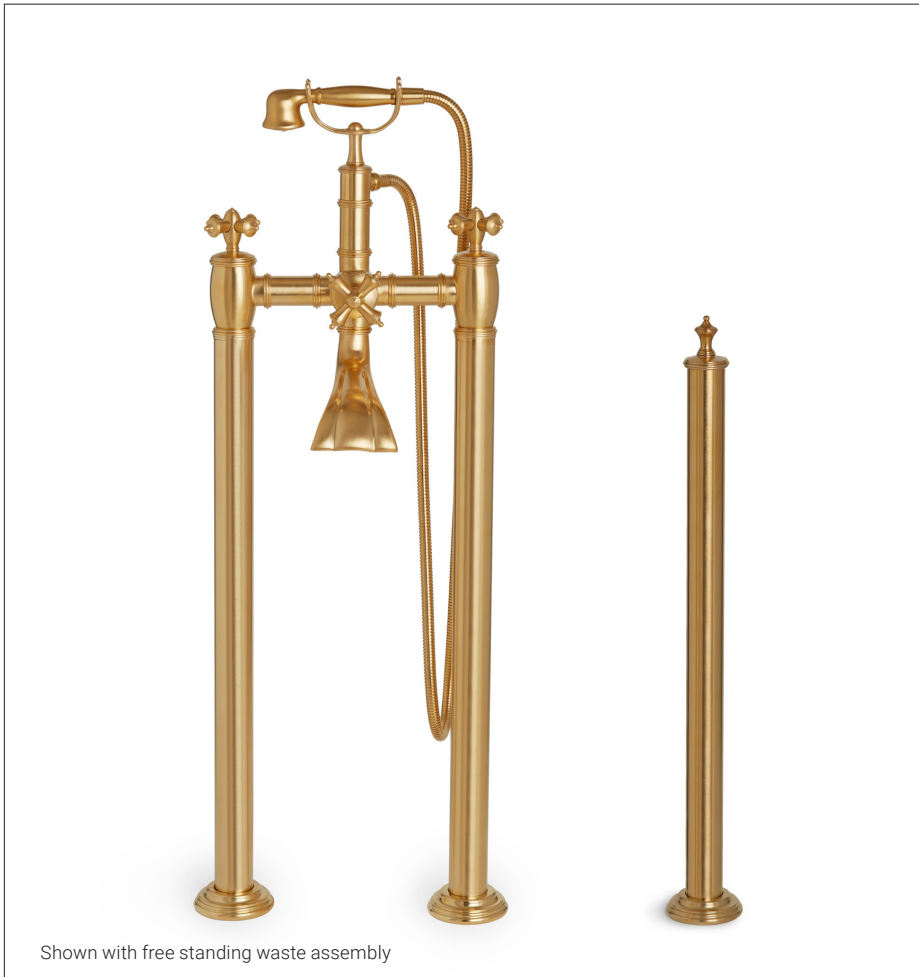

SHERLE WAGNER INTERNATIONAL

Grey Series II Cross Handle Exposed Tub Set 0993XTS-01-XX

Exposed Free Standing Waste Assembly with Grey Series II Pull XP-WASTE-0008-114-XX

Shown with free standing waste assembly

PRODUCT FEATURES

- o Available in all Sherle Wagner International finishes
- o Solid brass/bronze construction
- o 8 gpm (30 L/min) spout flow rate
- o 1.8 gpm (6.8 L/min) hand shower flow rate
- o Includes 3/4" washerless 1/4" turn Ceramic cartridge
- o Includes Diverter cartridge

COMPONENTS

Grey Series II Cross Handle Exposed Controls: 0993XTS-01-XX

Exposed Flared Tub Spout: XP-SPT1-XX

Exposed Hand Shower Riser: XPHS-RISER-XX

Classical Hand Shower with Hose: 0836-XX

Exposed Floor Mount Union: XPUN-FLMT-XX