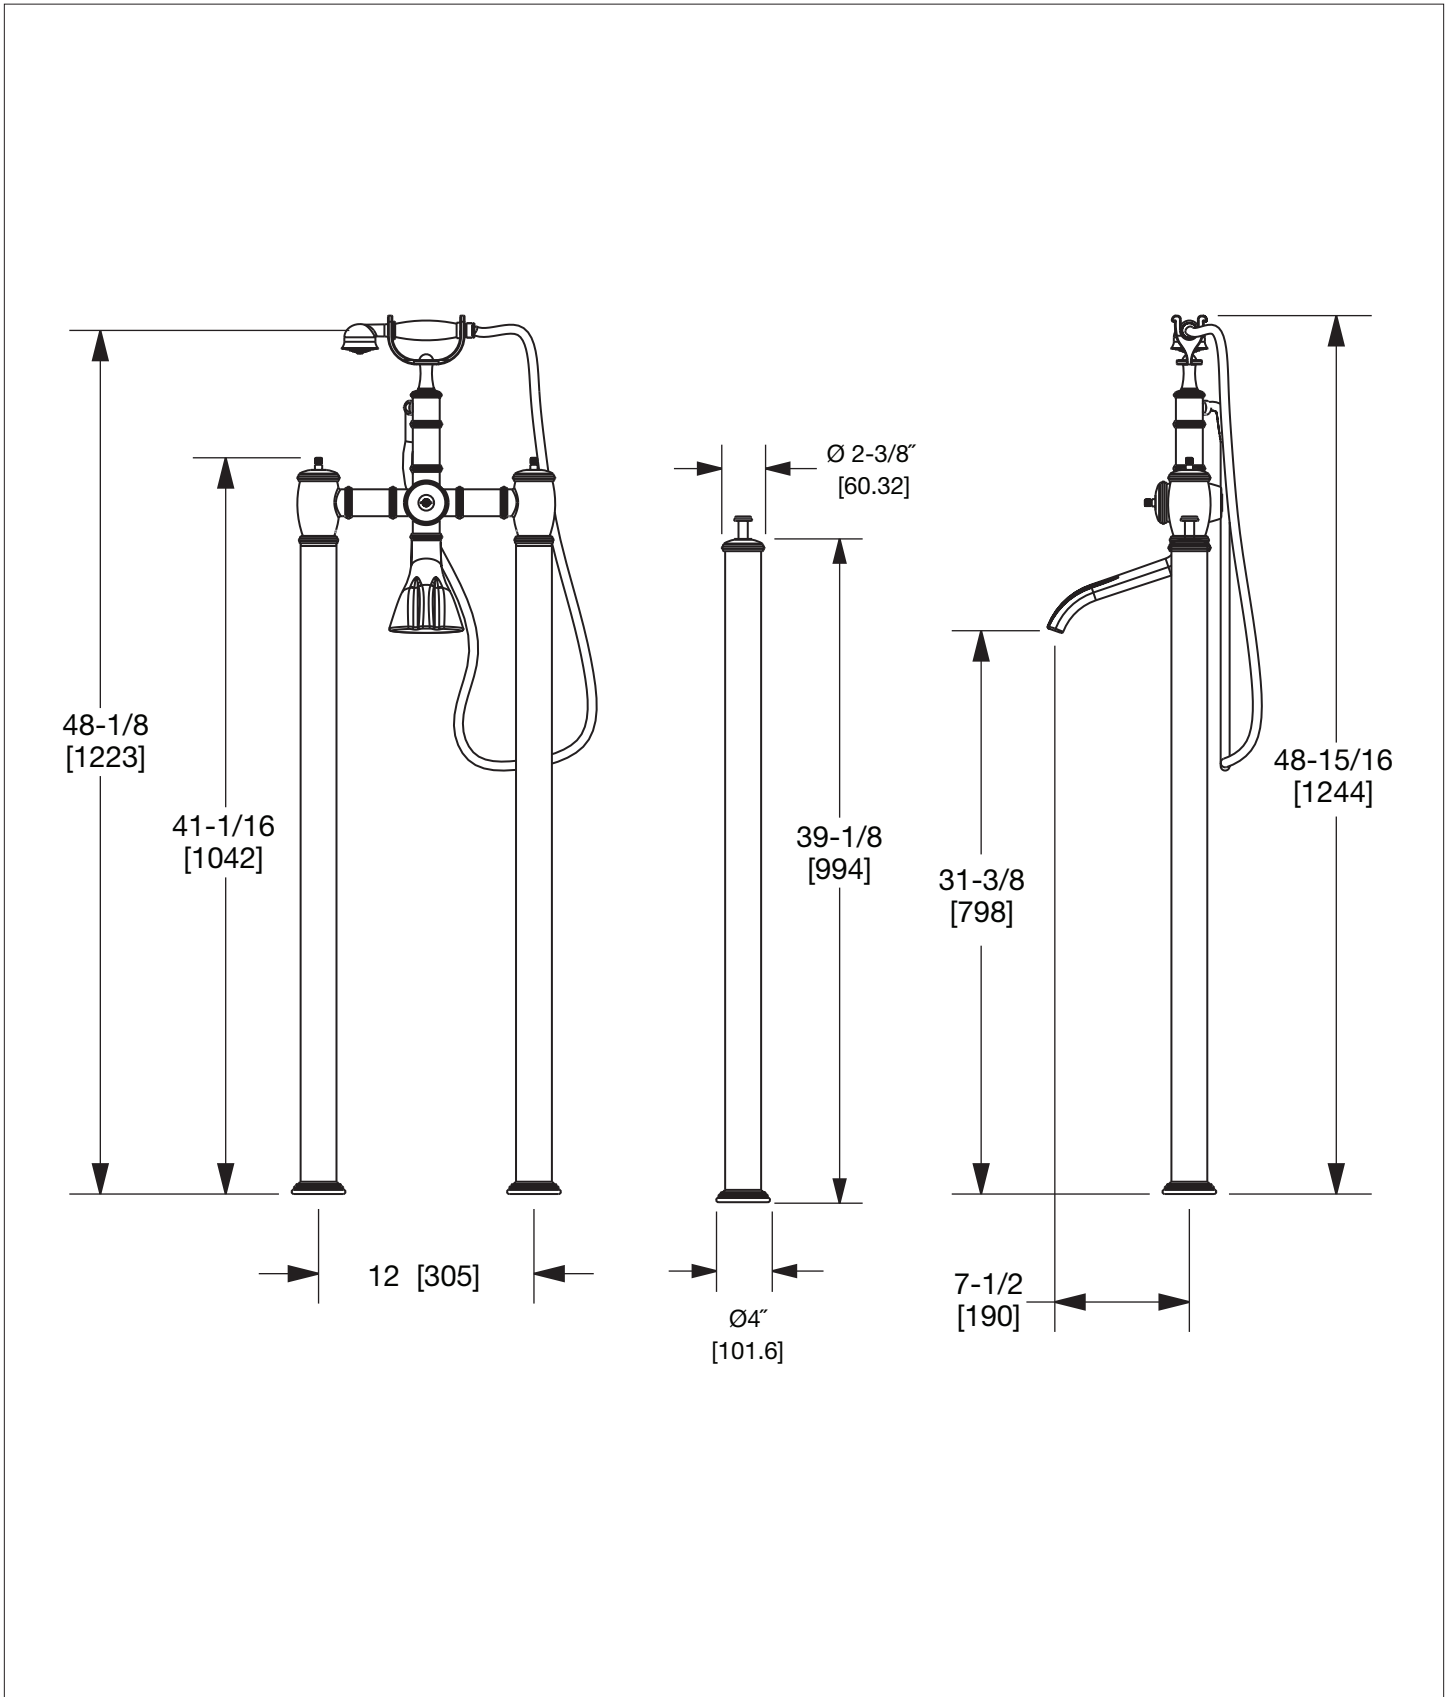

PRODUCT FEATURES

- o Available in all Sherle Wagner International finishes
- o Solid brass/bronze construction
- o 8 gpm (30 L/min) spout flow rate
- o 1.8 gpm (6.8 L/min) hand shower flow rate
- o Includes 3/4" washerless 1/4" turn Ceramic cartridge
- o Includes Diverter cartridge

Grey Series II Cross Handle Exposed Tub Set 0993XTS-01-XX

Exposed Free Standing Waste Assembly with Grey Series II Pull XP-WASTE-0008-114-XX

The measurements shown are for reference only. Products and specifications shown are subject to change without notice.