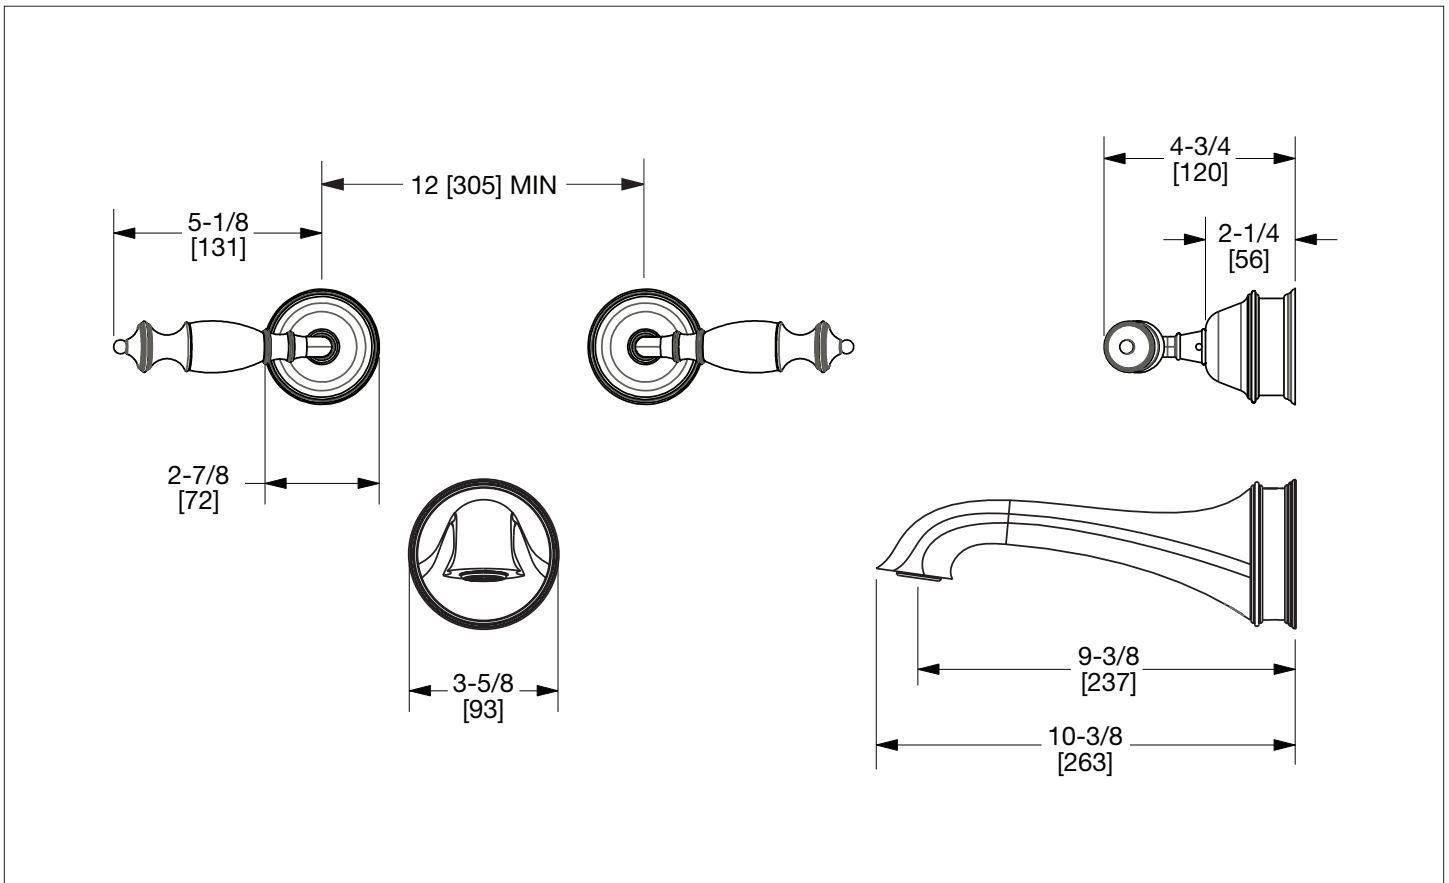

SHERLE WAGNER INTERNATIONAL

GREY SERIES II LEVER WALL MOUNT TUB SET 0992TUB-825-XX

PRODUCT FEATURES

- o Available in all Sherle Wagner International finishes
- o Solid brass/bronze construction
- o Full flow
- o Recommended 12" spread. Can be installed 8"-16"
- o Required add-ons for installation:
 (2) 1/2" washerless 1/4 turn ceramic valves
 In wall 1/2" (un-piped) valve

The measurements shown are for reference only. Products and specifications shown are subject to change without notice.

REV A