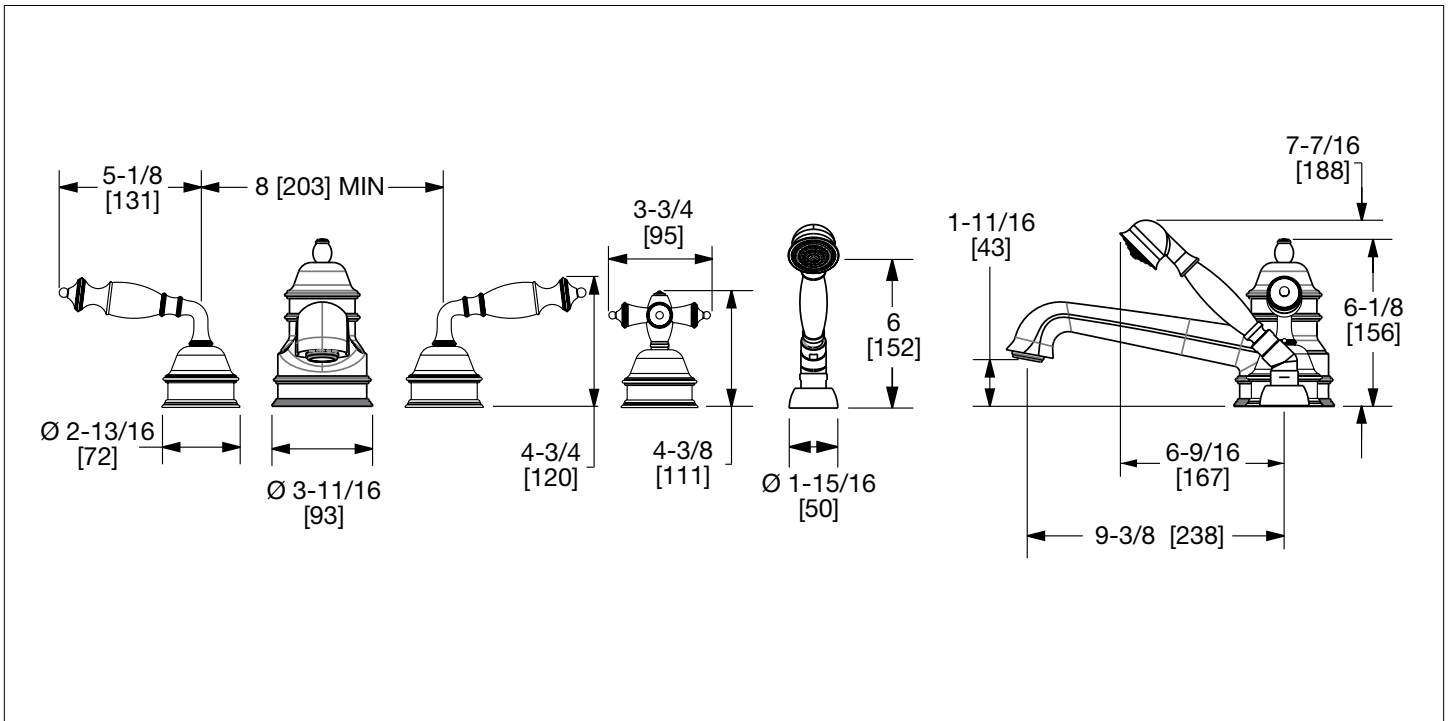

The measurements shown are for reference only. Products and specifications shown are subject to change without notice.

Rev A